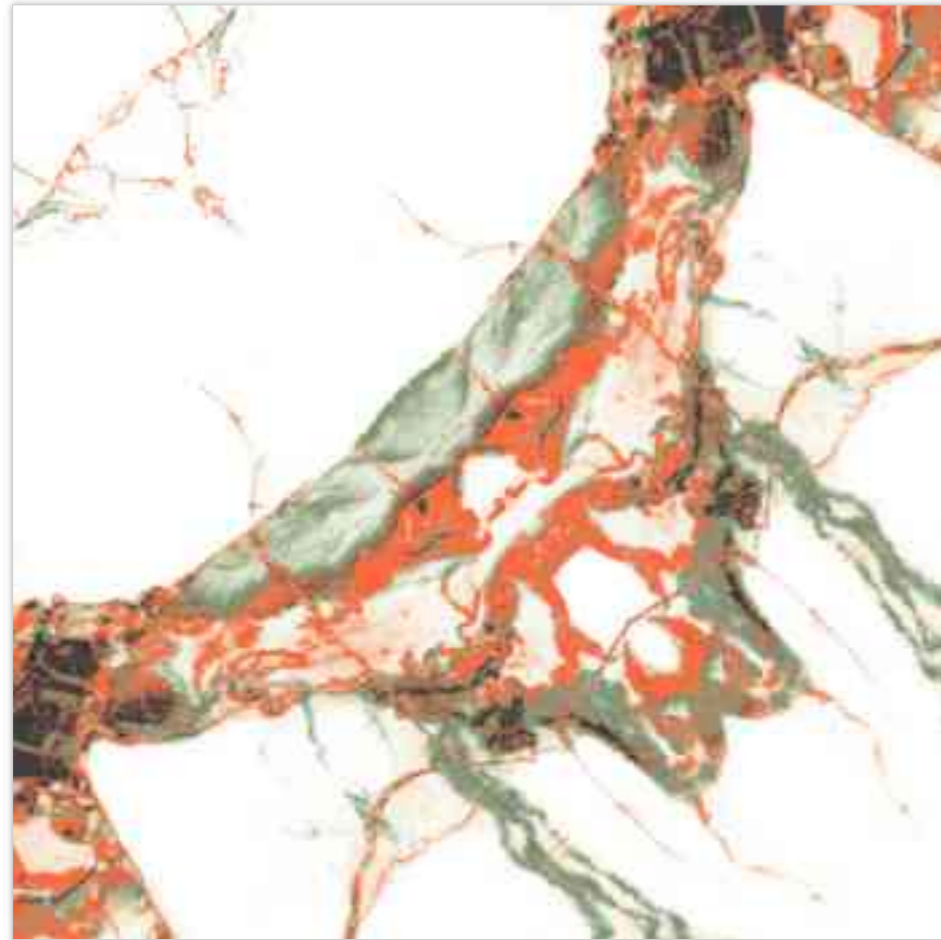

REFLECTA+

VIBRANT MIRROR PAIRINGS

Model

BM-R17

Finish / Glossy Polished

Colour / Vivid

Design / Book-Match

600X
600MM