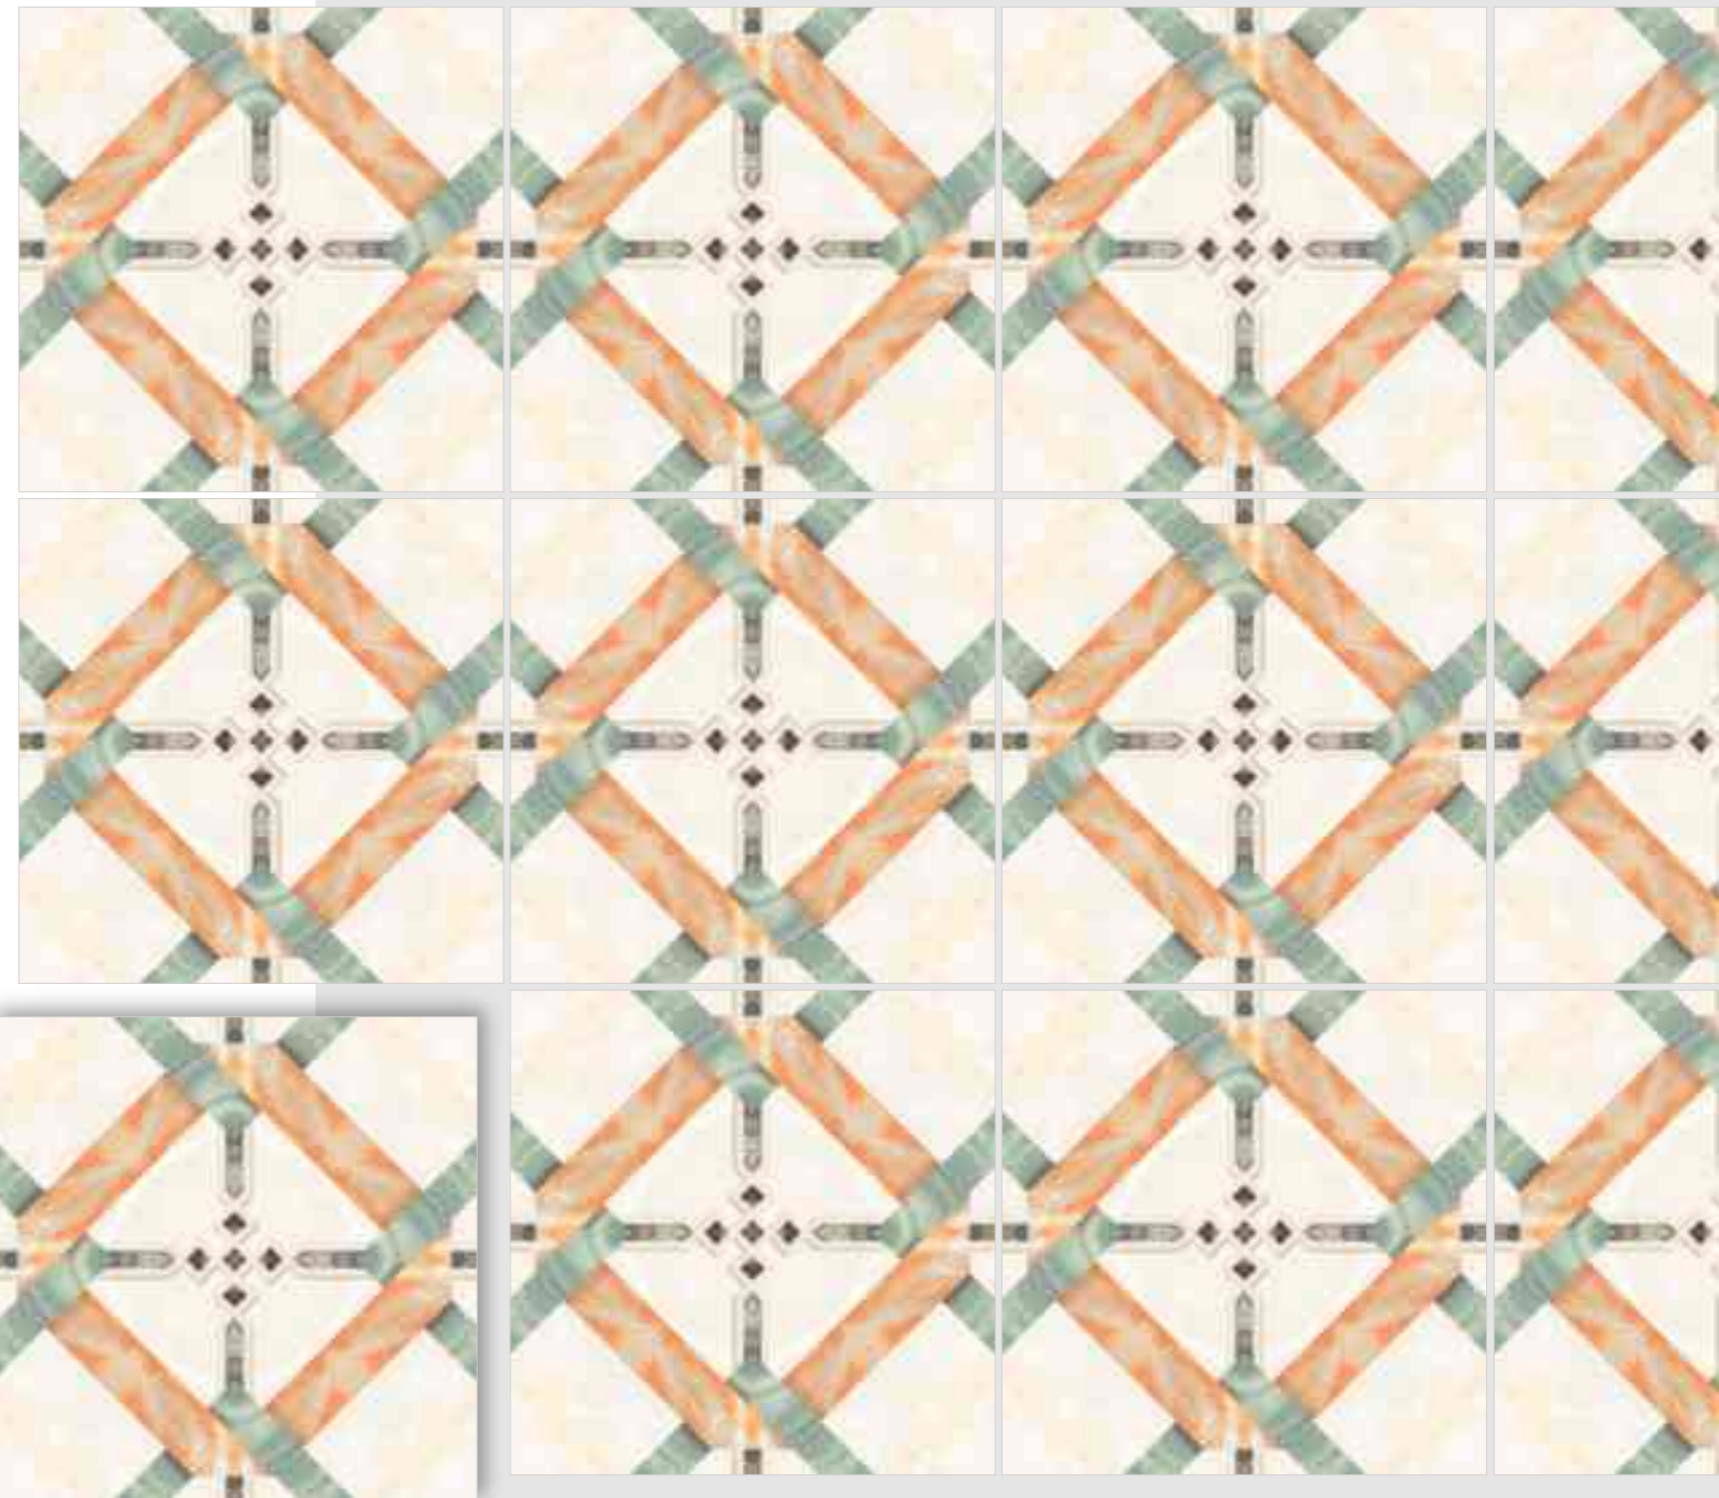

▶ 12 Tiles Layout