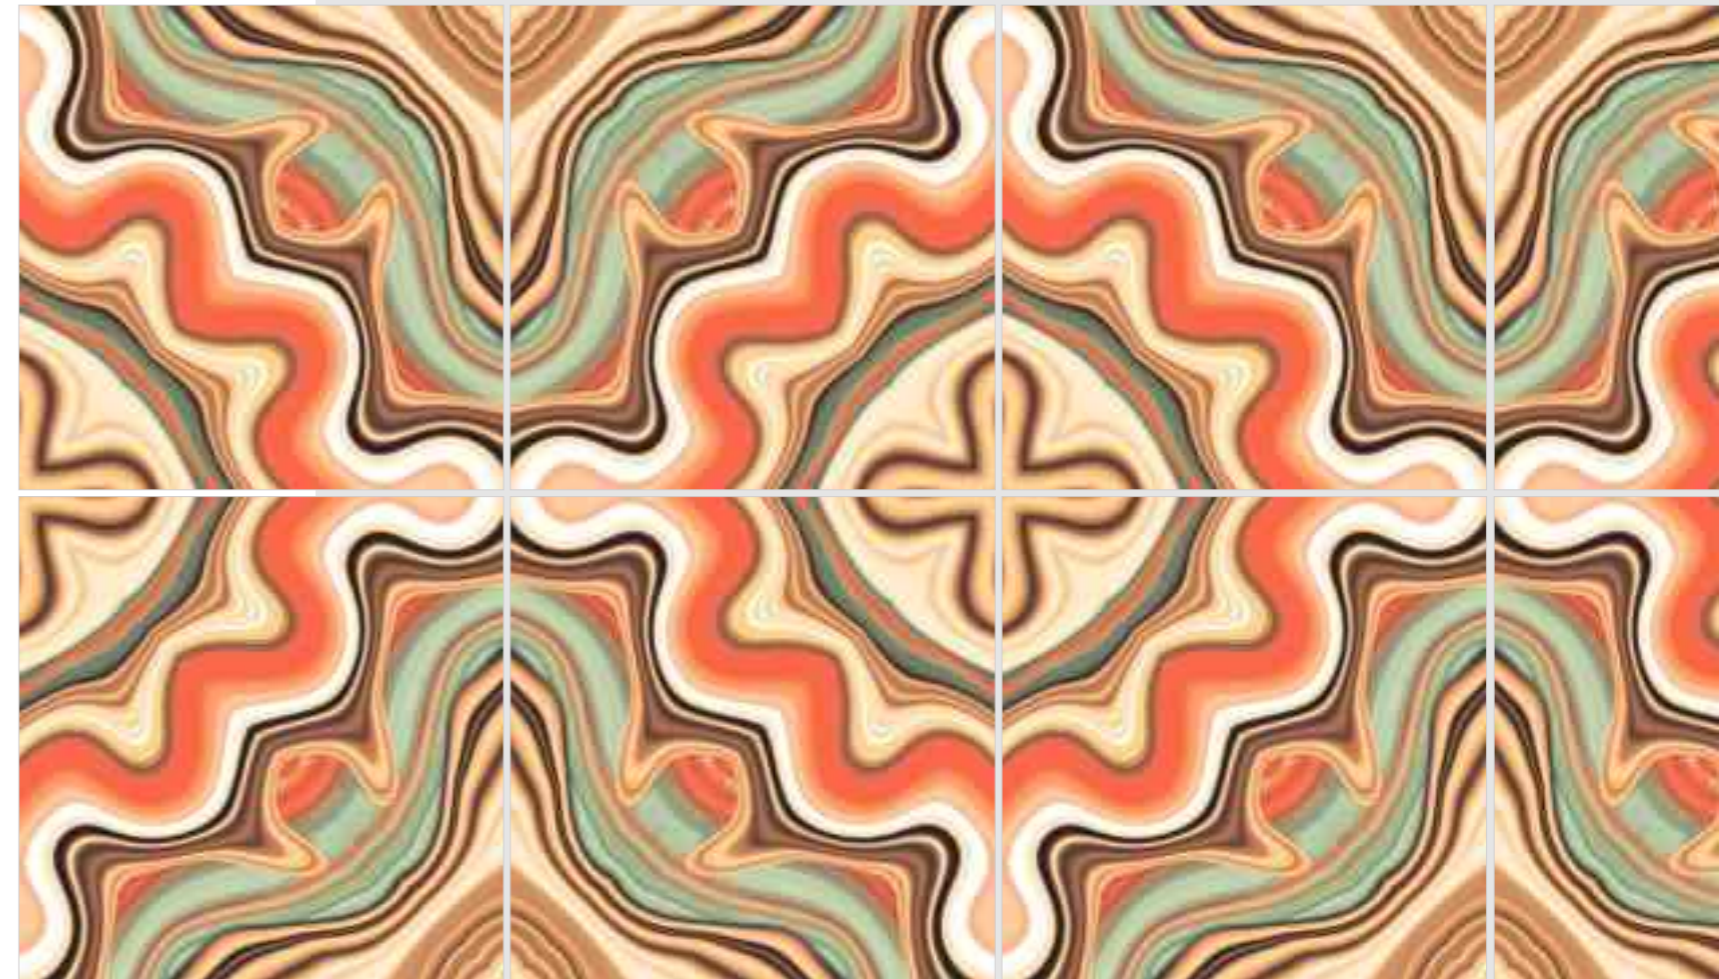

▶ 12 Tiles Layout