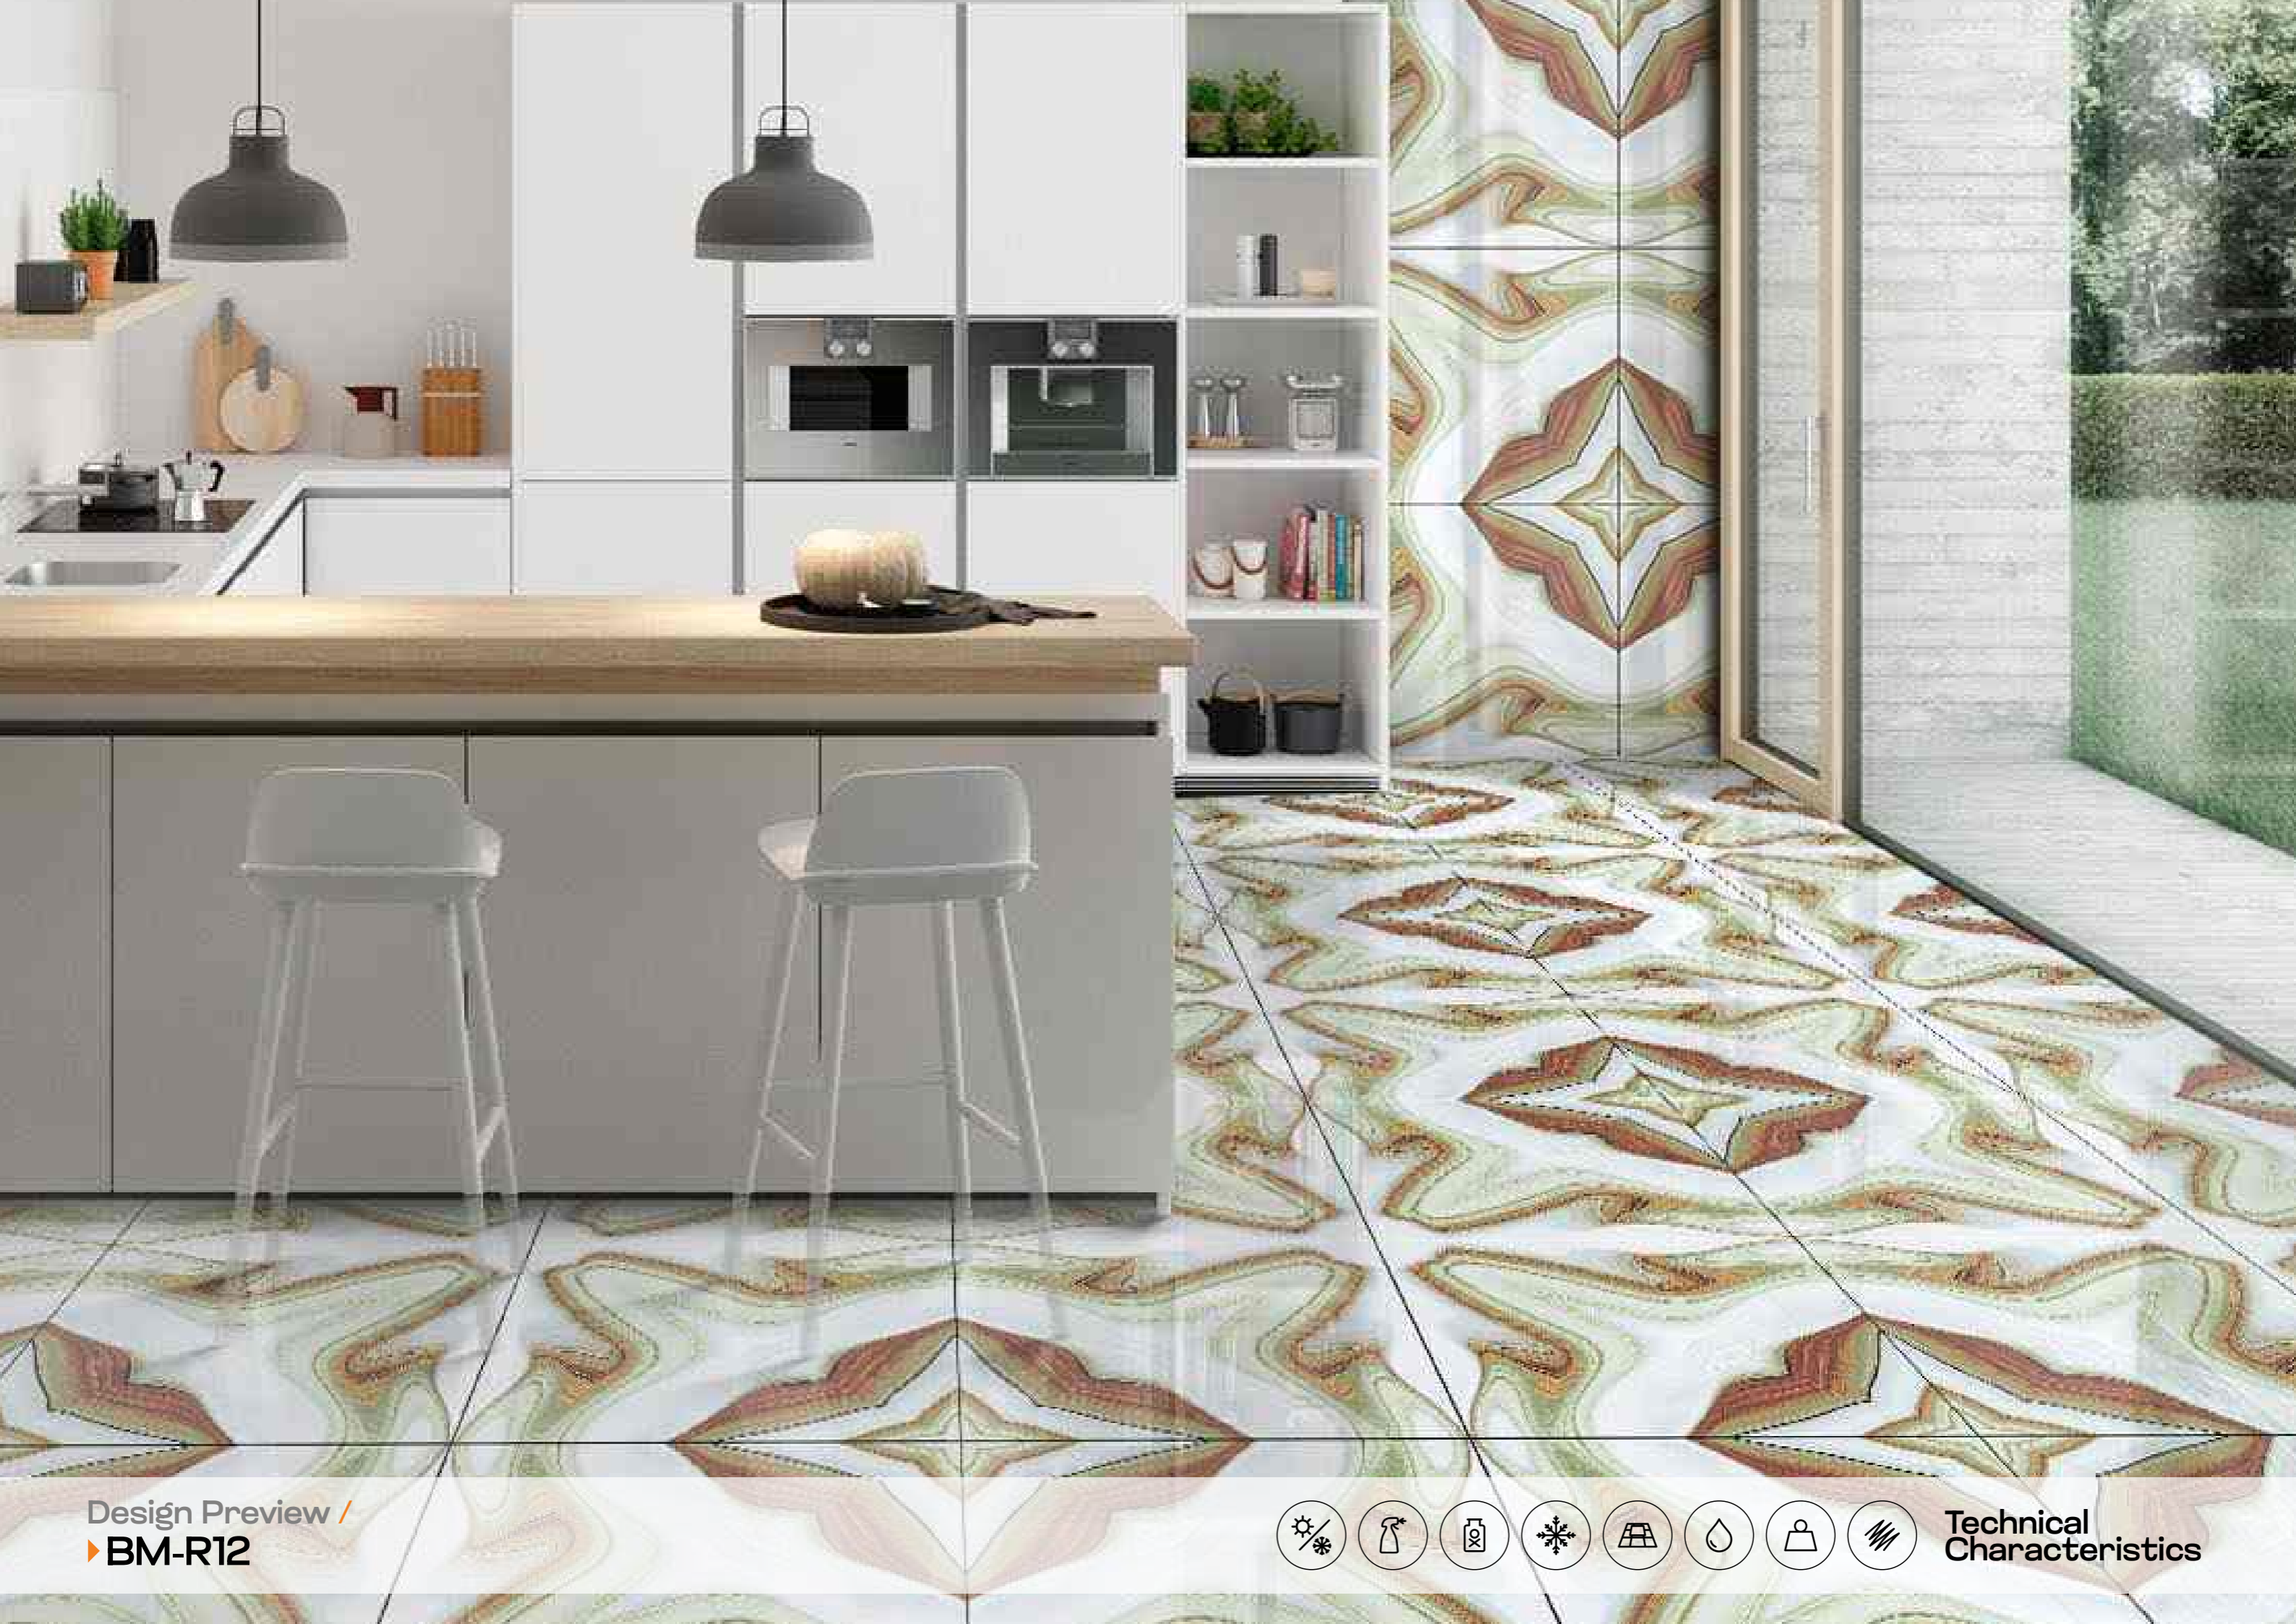

Design Preview /
▶ **BM-R12**

**Technical
Characteristics**