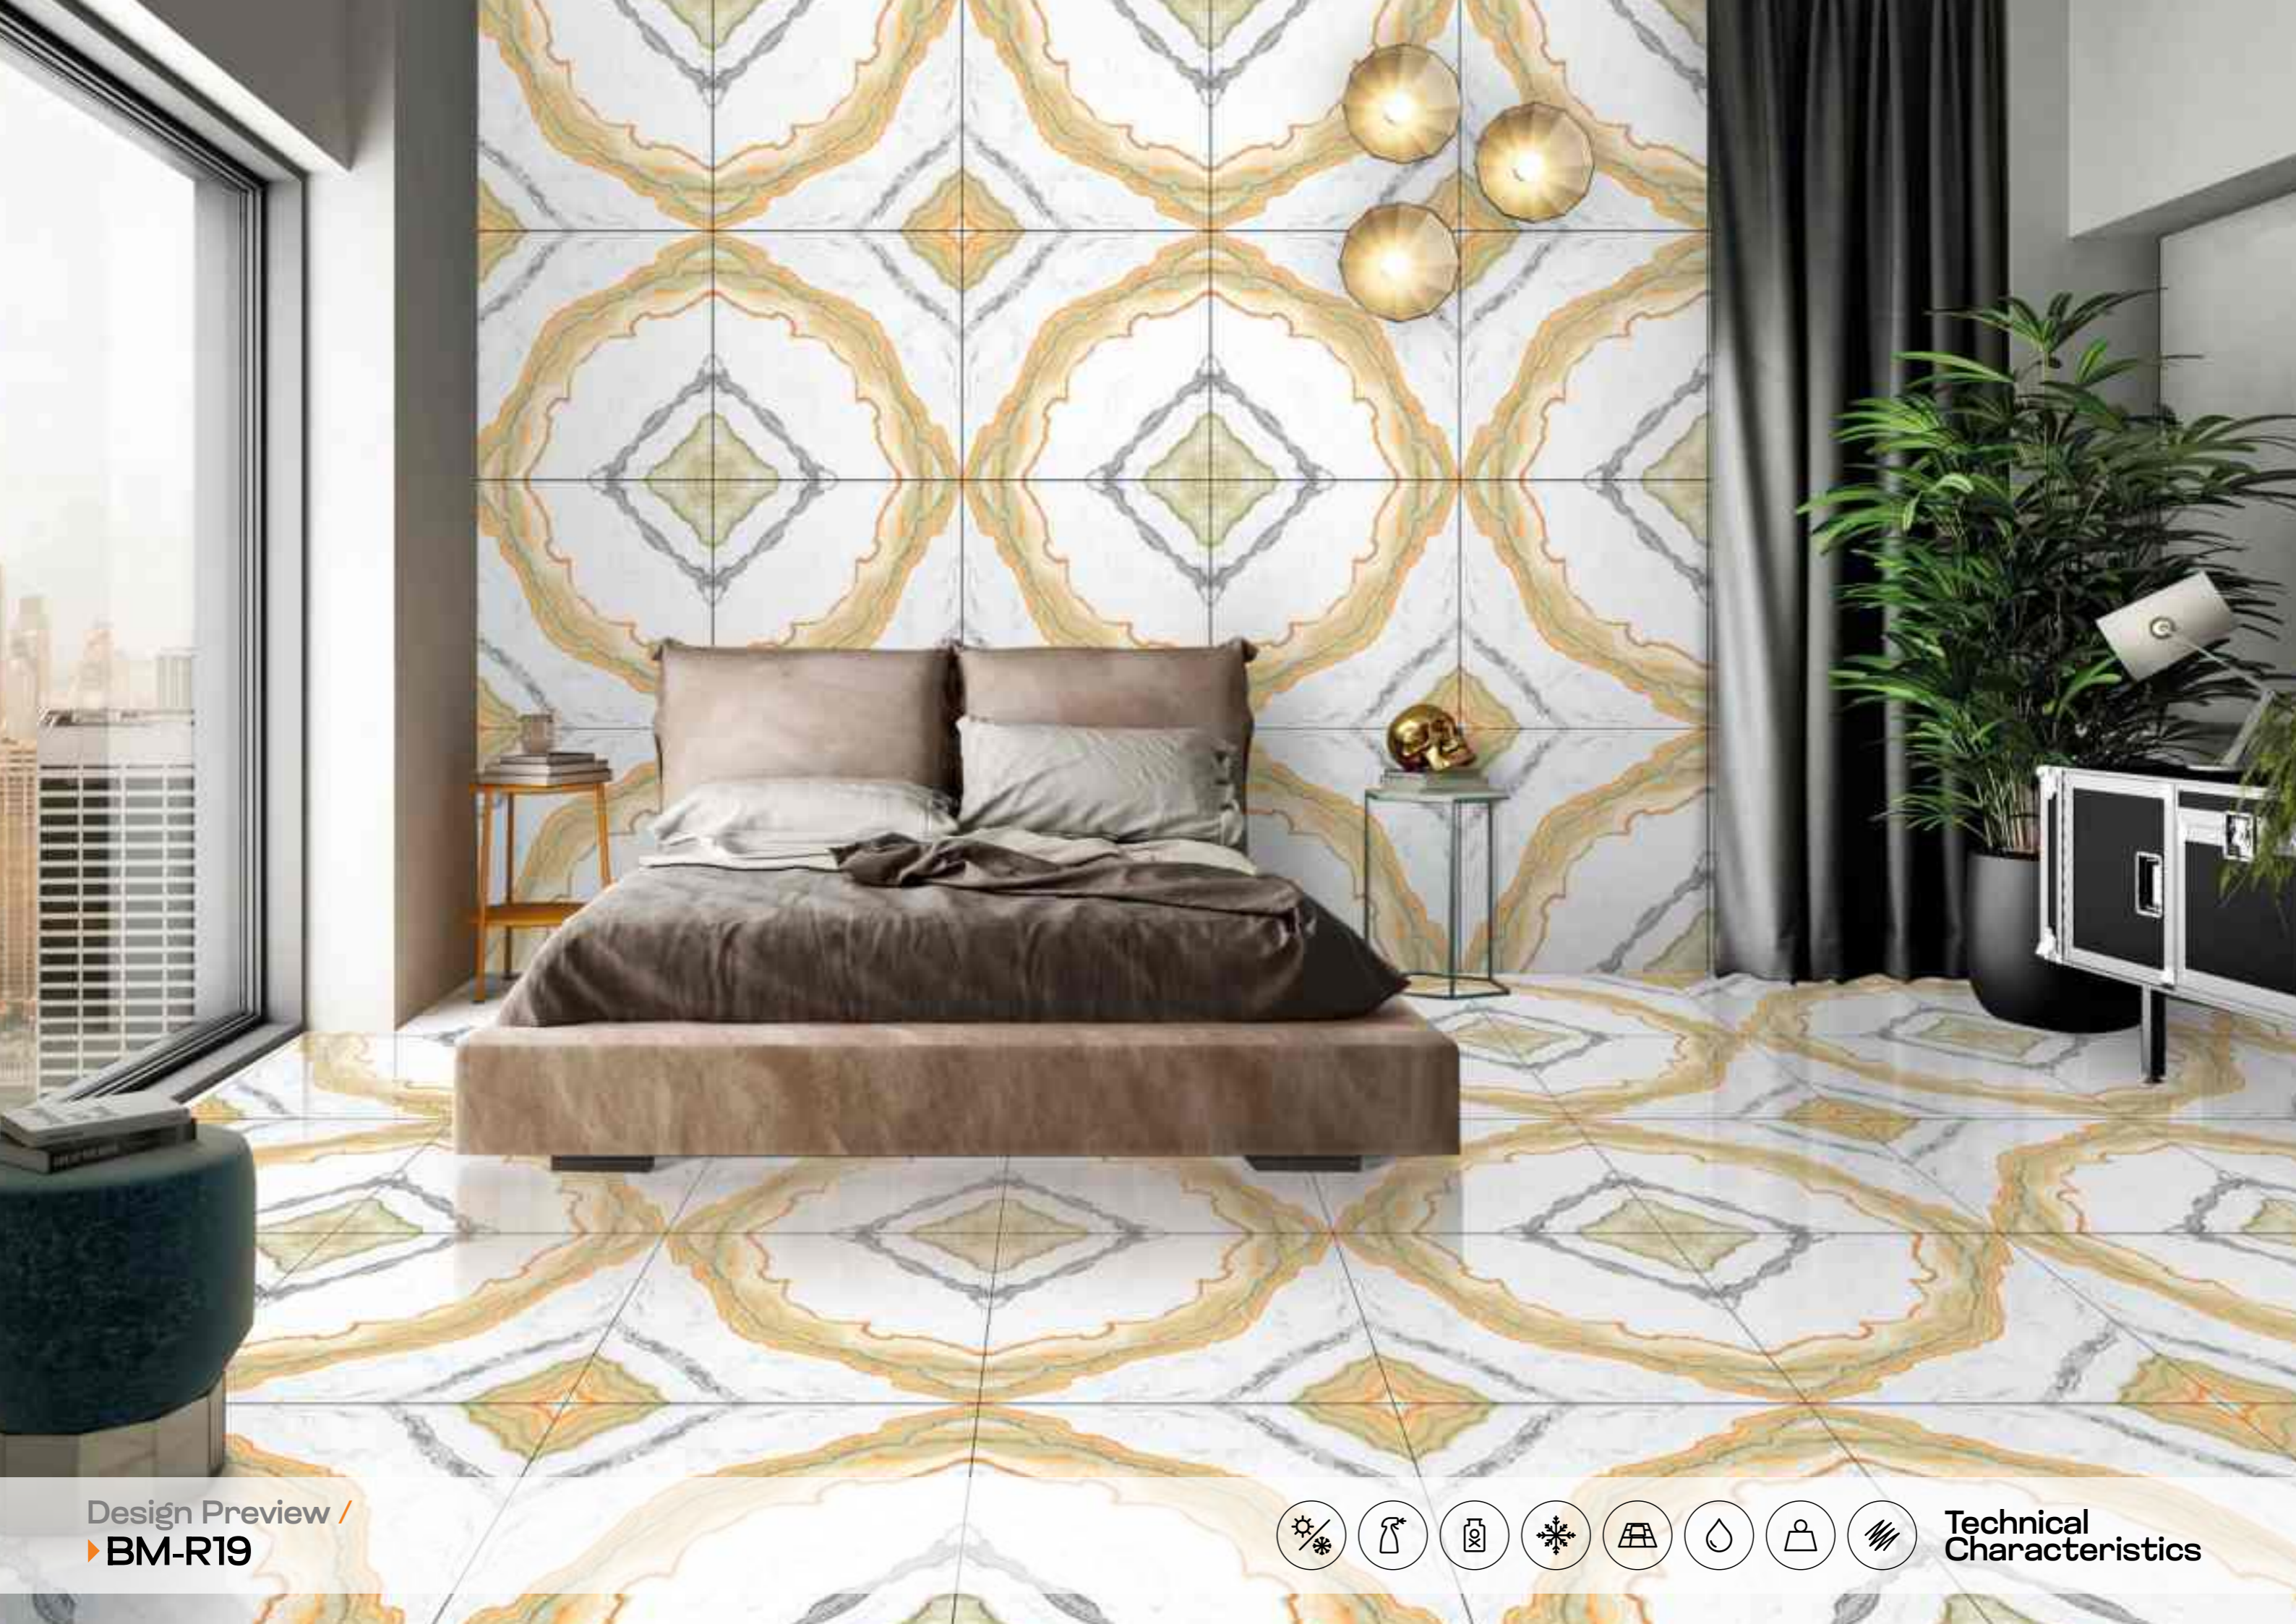

Design Preview /
▶ **BM-R19**

**Technical
Characteristics**