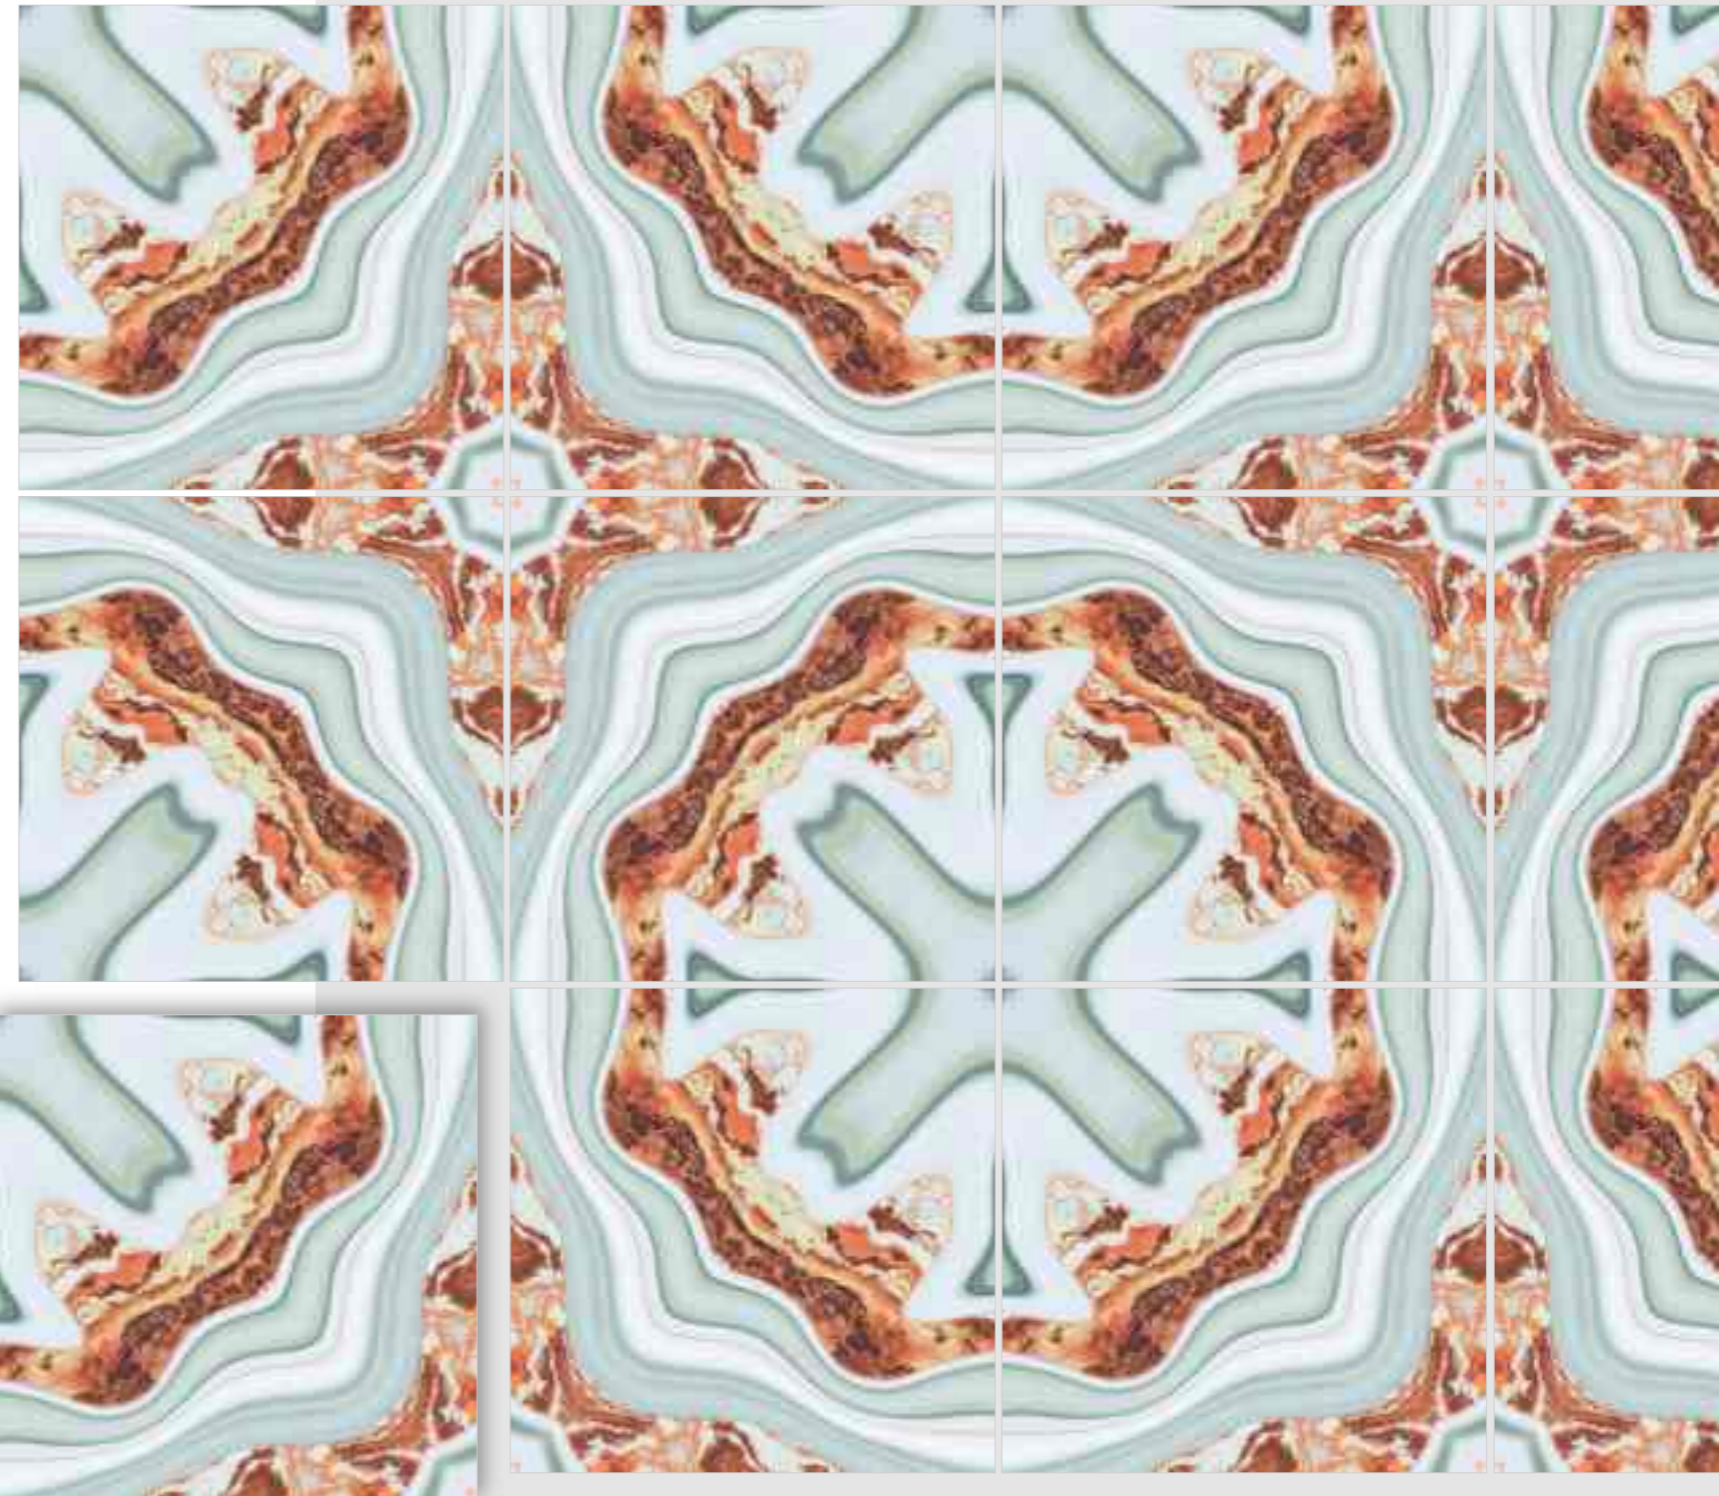

REFLECTA+

VIBRANT MIRROR PAIRINGS

Model

BM-R25

Finish / Glossy Polished

Colour / Vivid

Design / Book-Match

600X
600MM