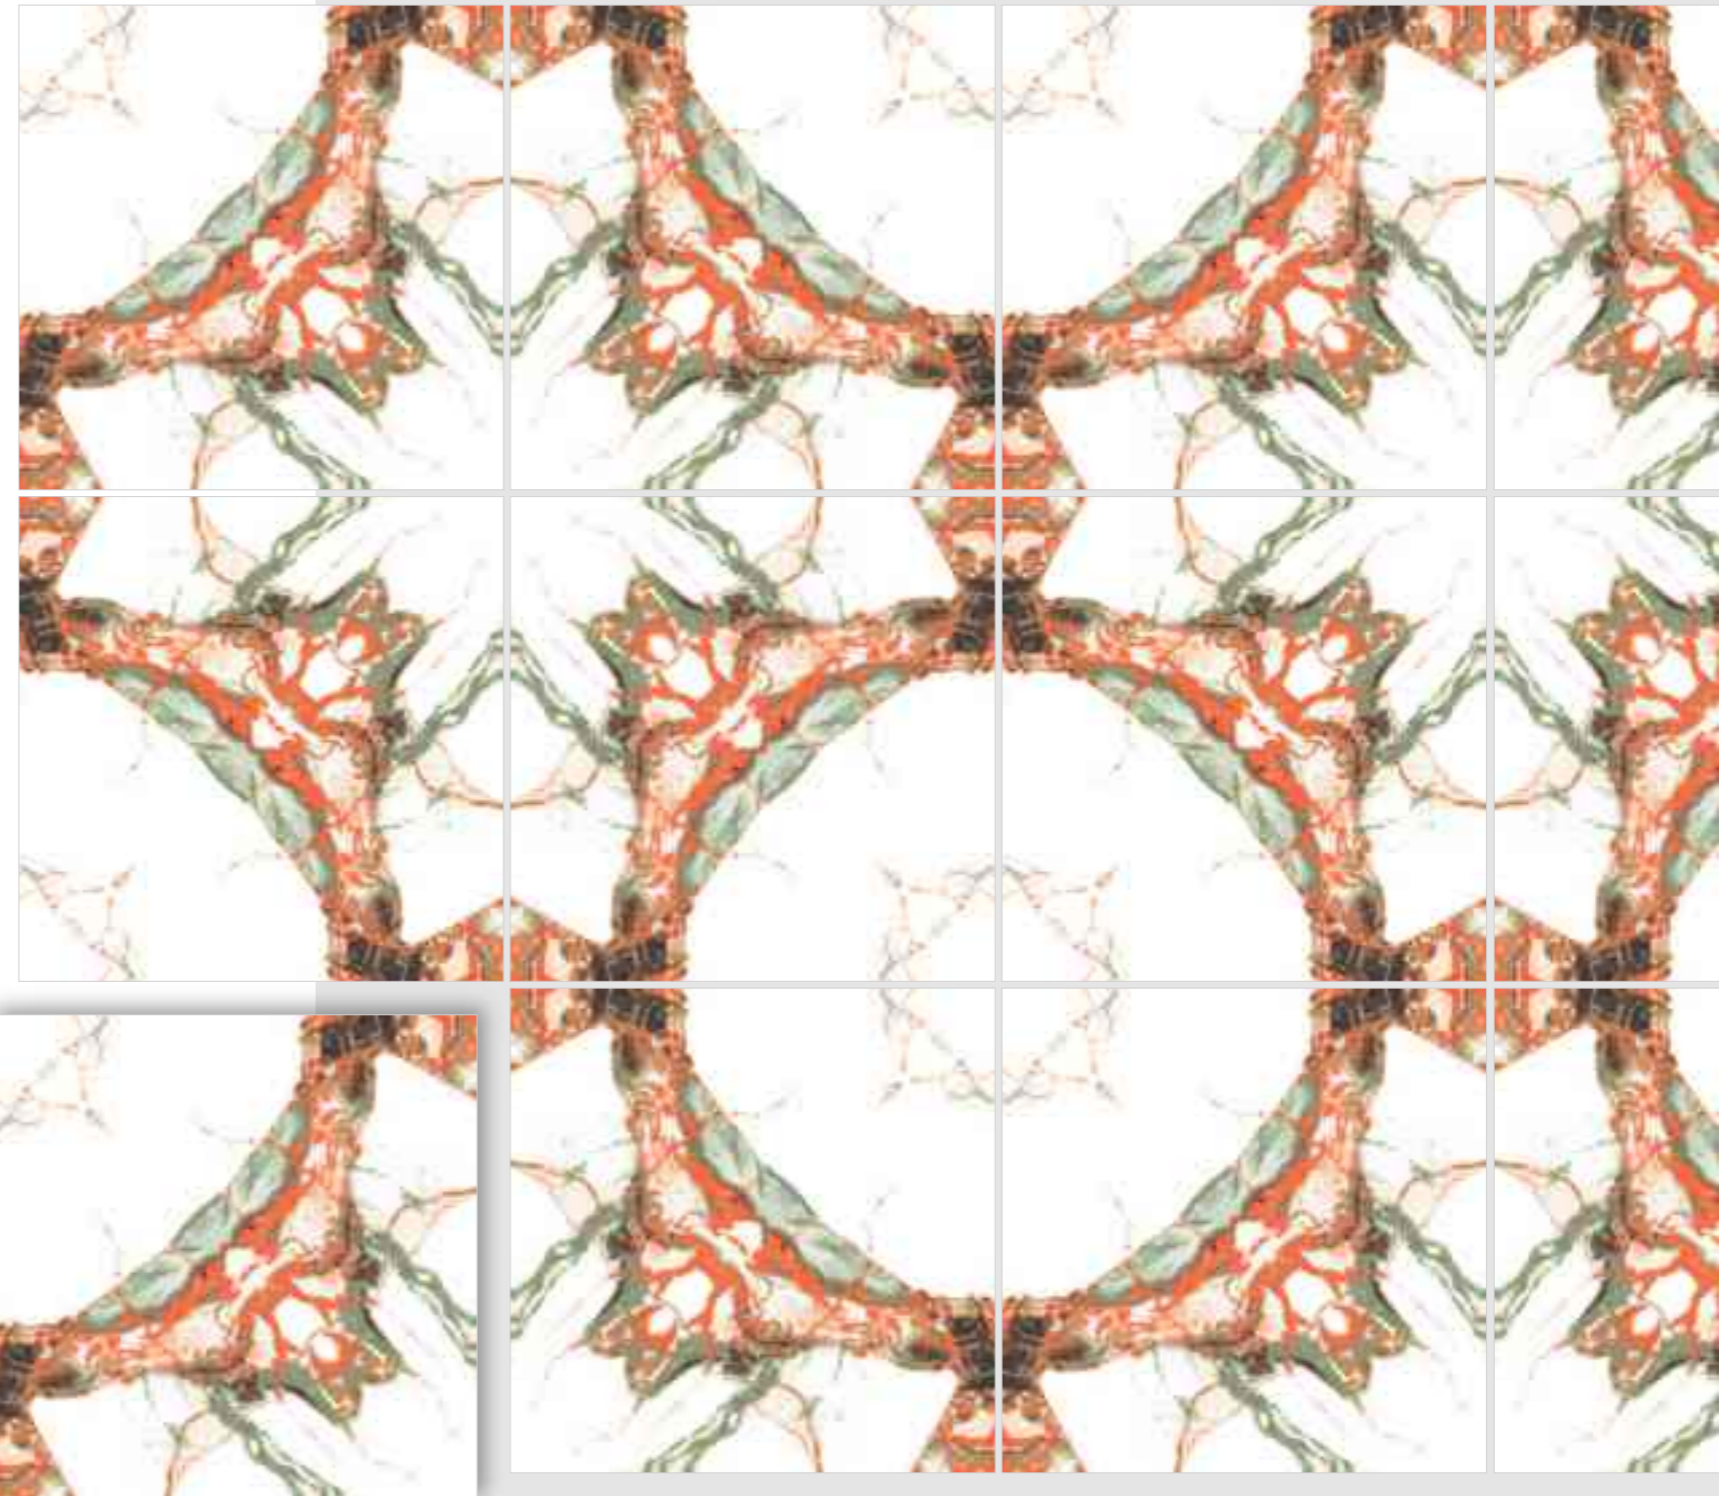

▶ 12 Tiles Layout