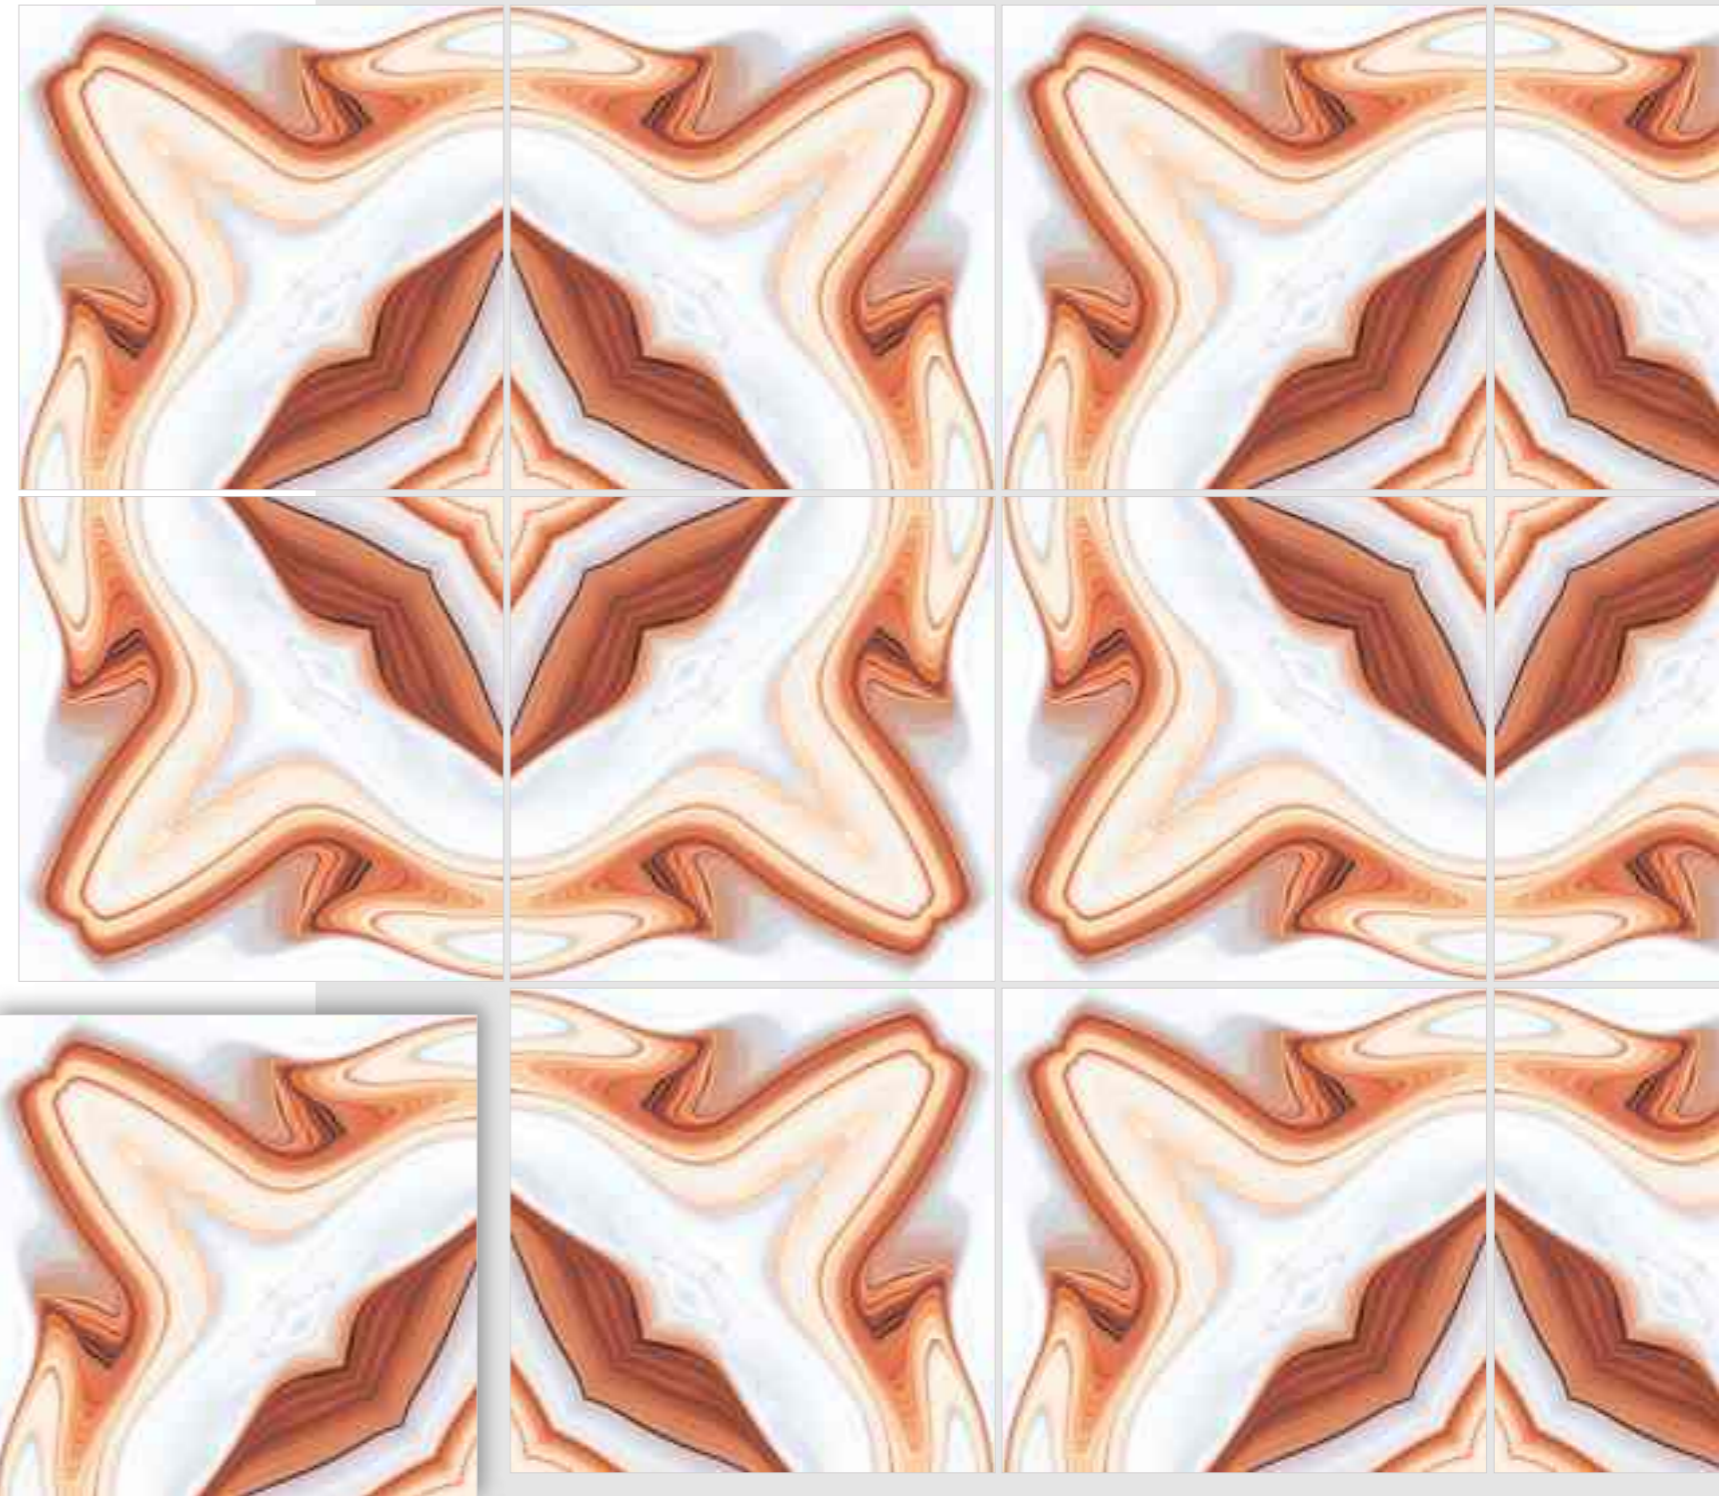

REFLECTA+

VIBRANT MIRROR PAIRINGS

Model

BM-R11

Finish / Glossy Polished

Colour / Vivid

Design / Book-Match

600X
600MM