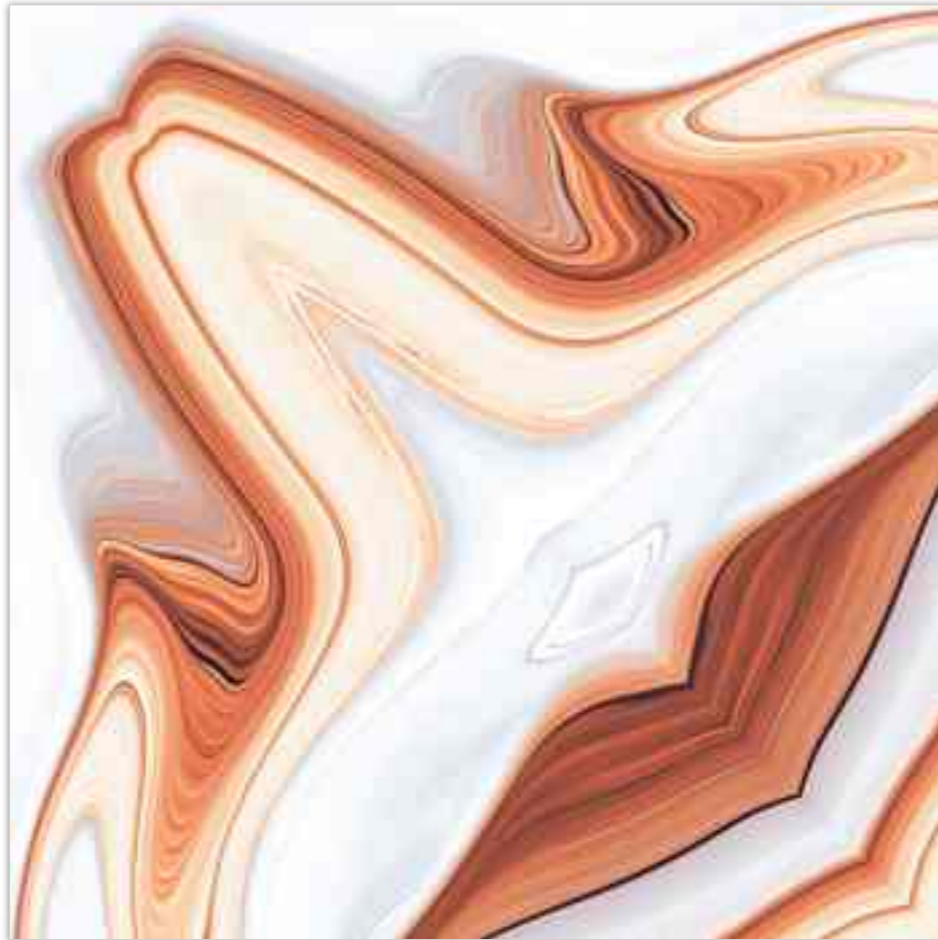

REFLECTA+

VIBRANT MIRROR PAIRINGS

Model

BM-R11

Finish / Glossy Polished

Colour / Vivid

Design / Book-Match

600X
600MM