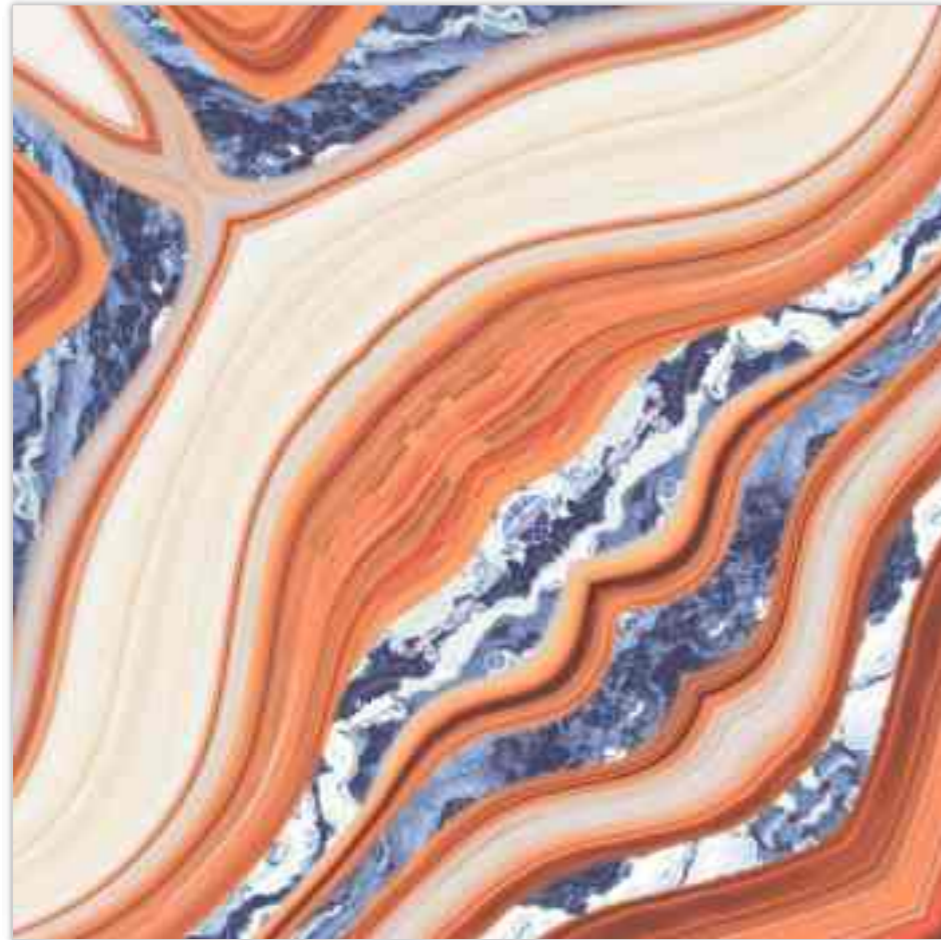

Colour / Vivid

Design / Book-Match

600X
600MM

▶ 12 Tiles Layout

REFLECTA+

VIBRANT MIRROR PAIRINGS

Model

BM-R9