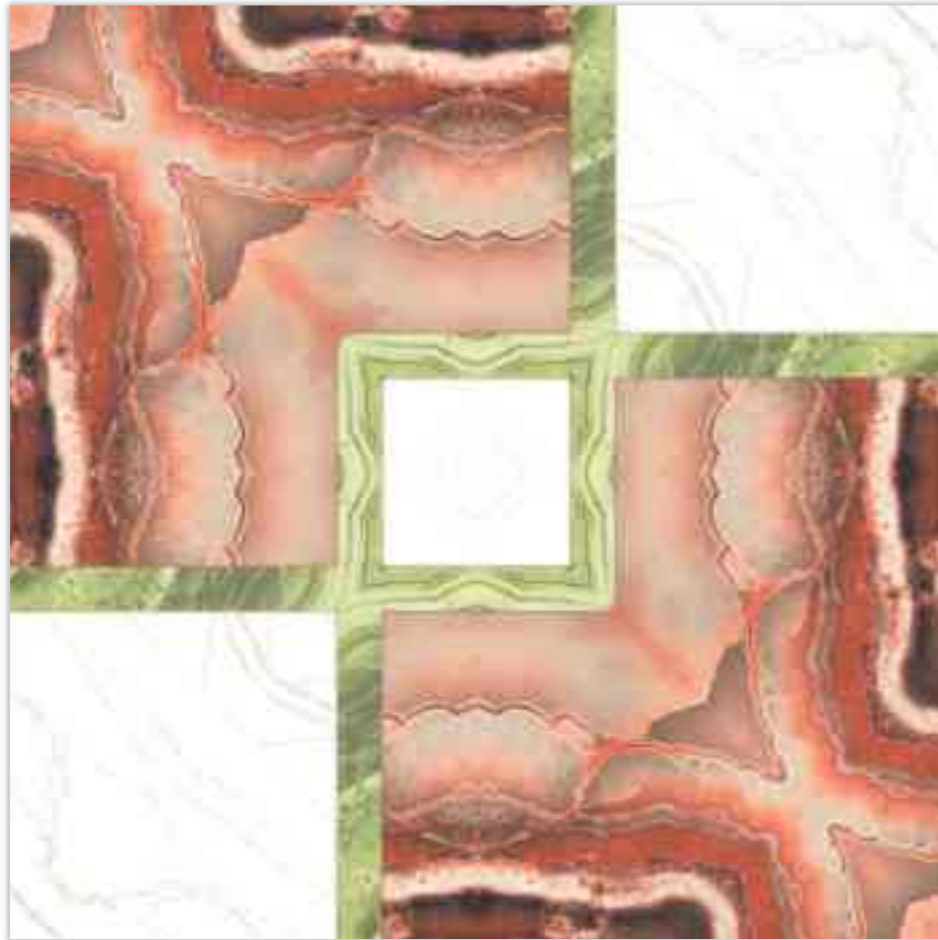

Design / Book-Match

600X
600MM

▶ 12 Tiles Layout

REFLECTA+

VIBRANT MIRROR PAIRINGS

Model

BM-R28

Finish / Glossy Polished