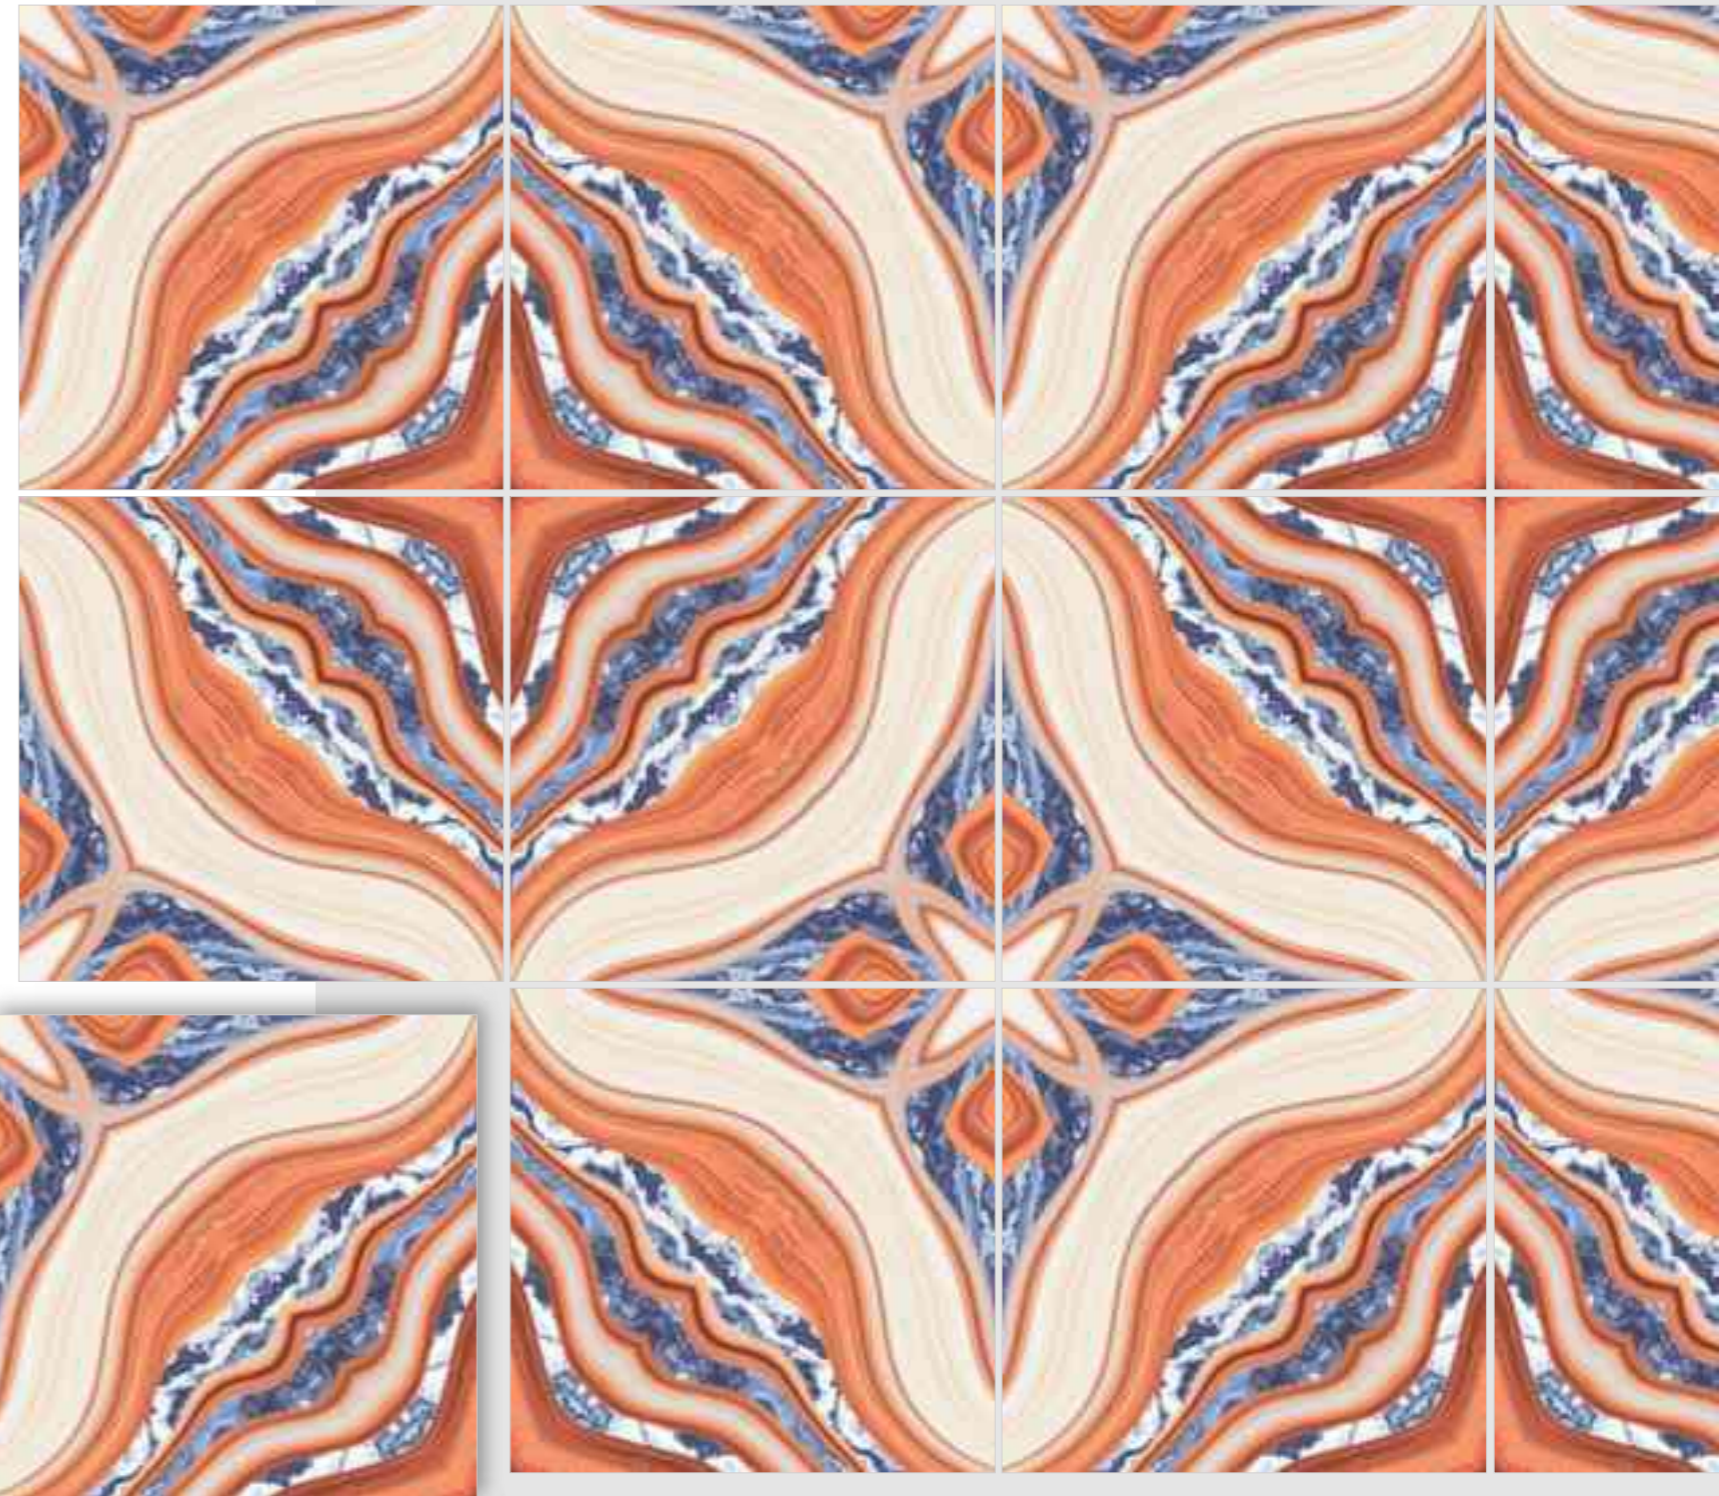

▶ 12 Tiles Layout