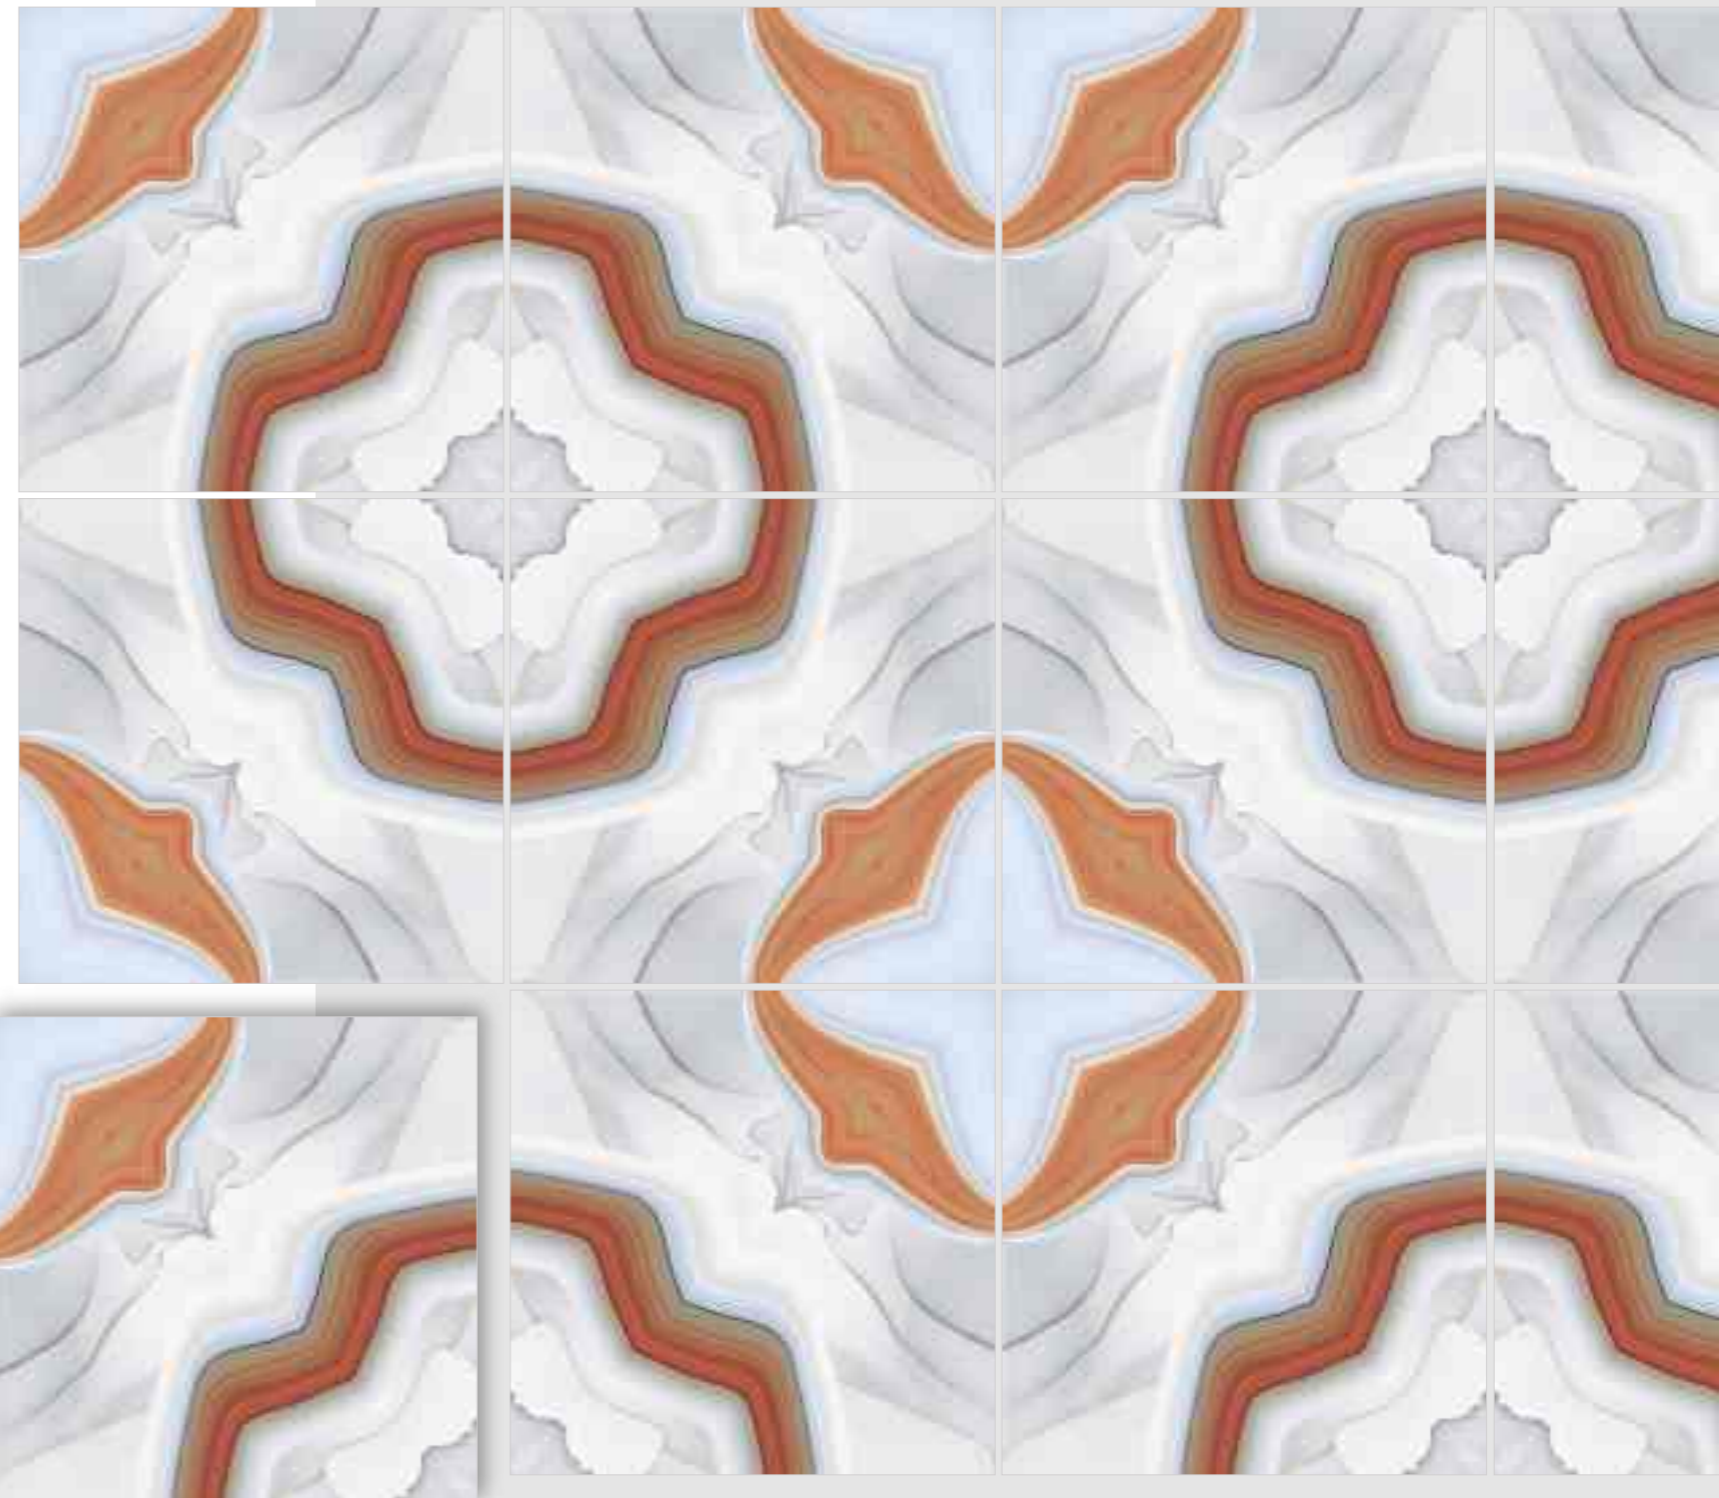

▶ 12 Tiles Layout