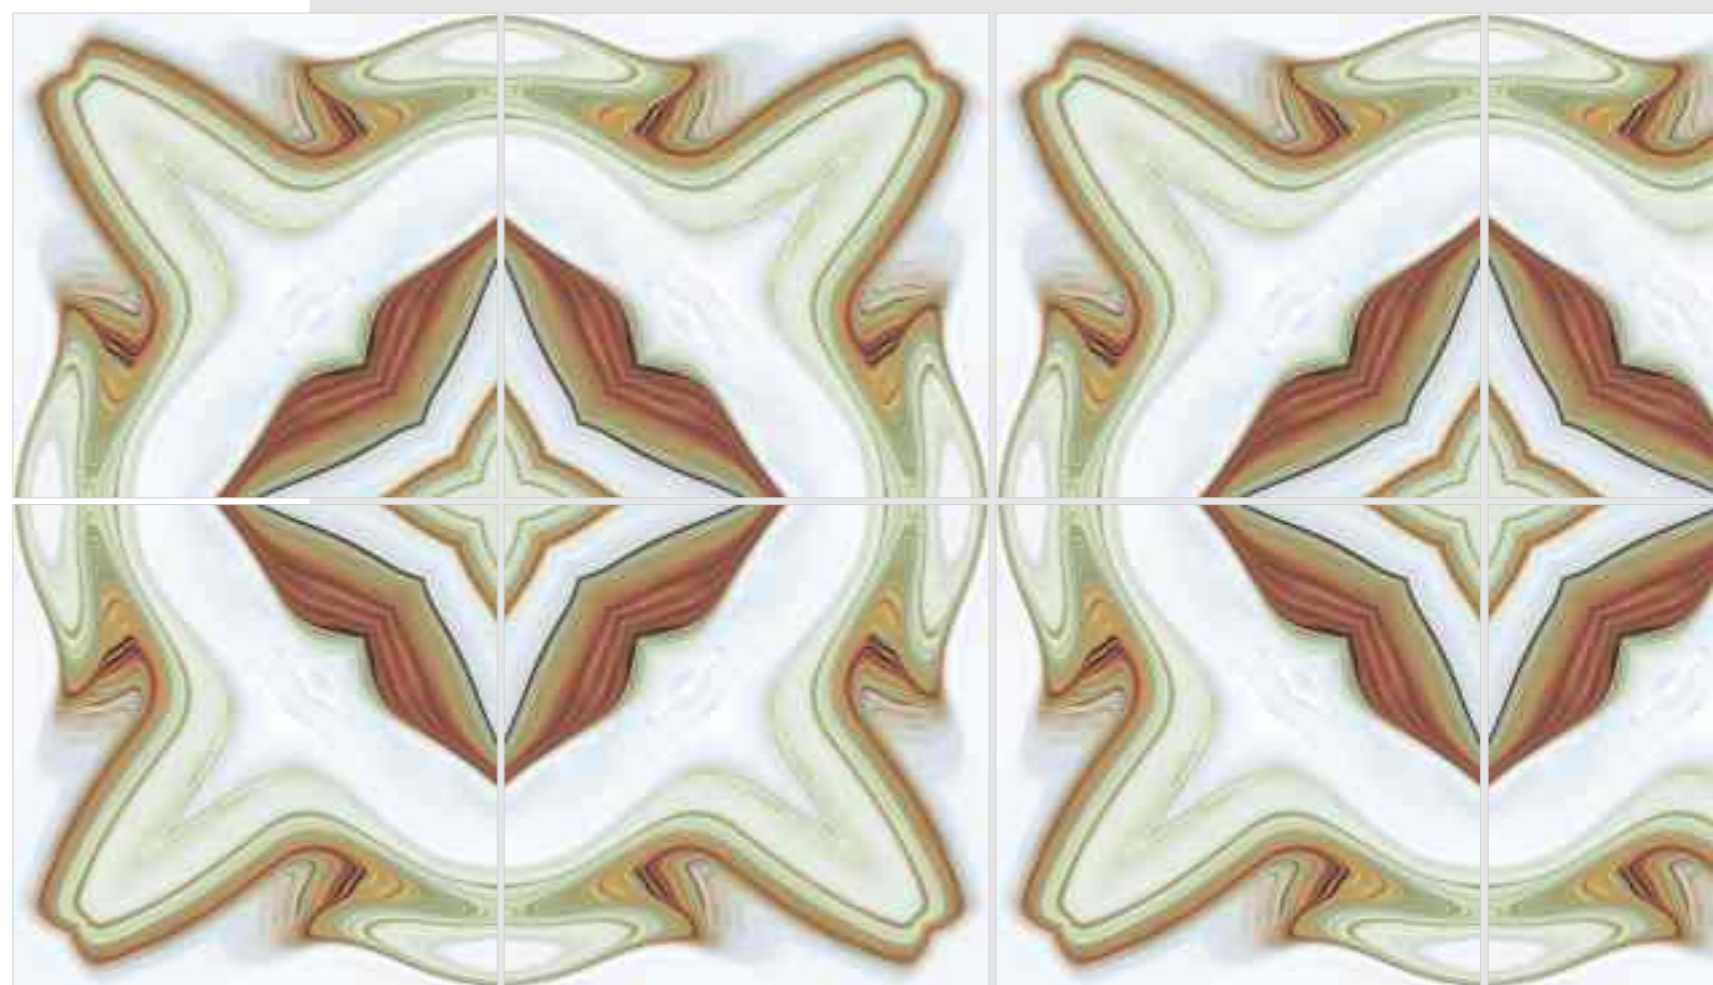

▶ 12 Tiles Layout