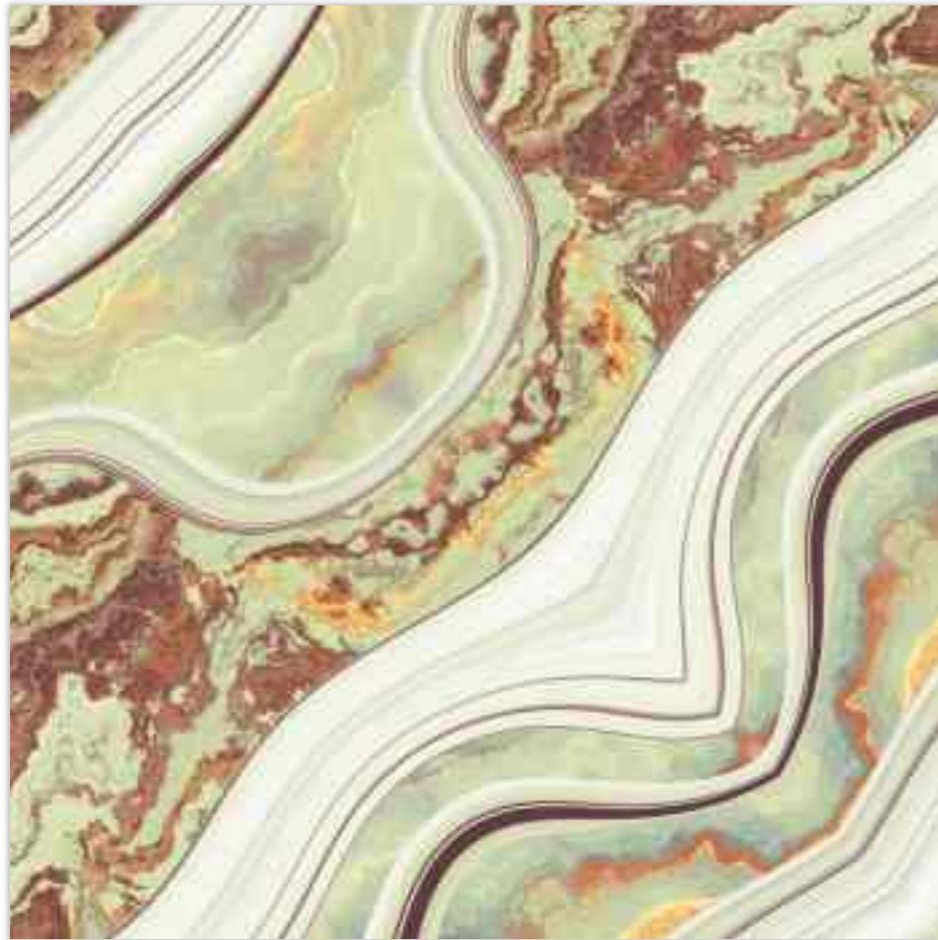

REFLECTA+

VIBRANT MIRROR PAIRINGS

Model

BM-R5

Finish / Glossy Polished

Colour / Vivid

Design / Book-Match

600X
600MM