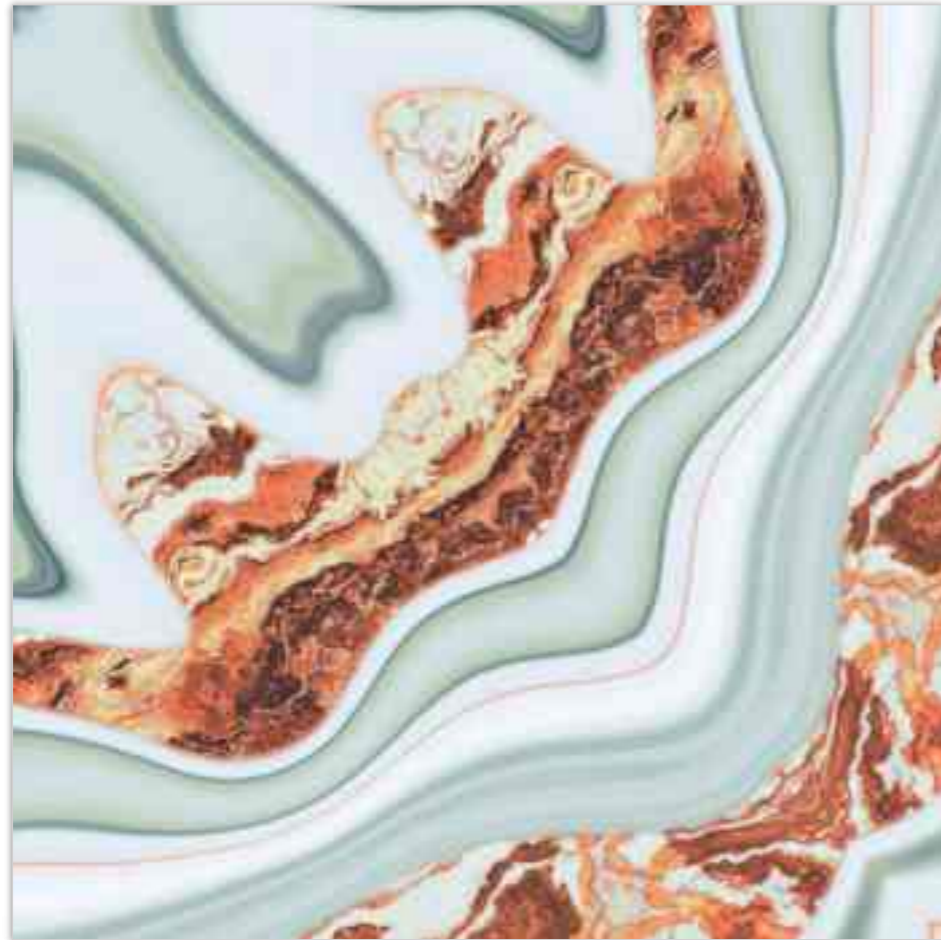

REFLECTA+

VIBRANT MIRROR PAIRINGS

Model

BM-R25

Finish / Glossy Polished

Colour / Vivid

Design / Book-Match

600X
600MM