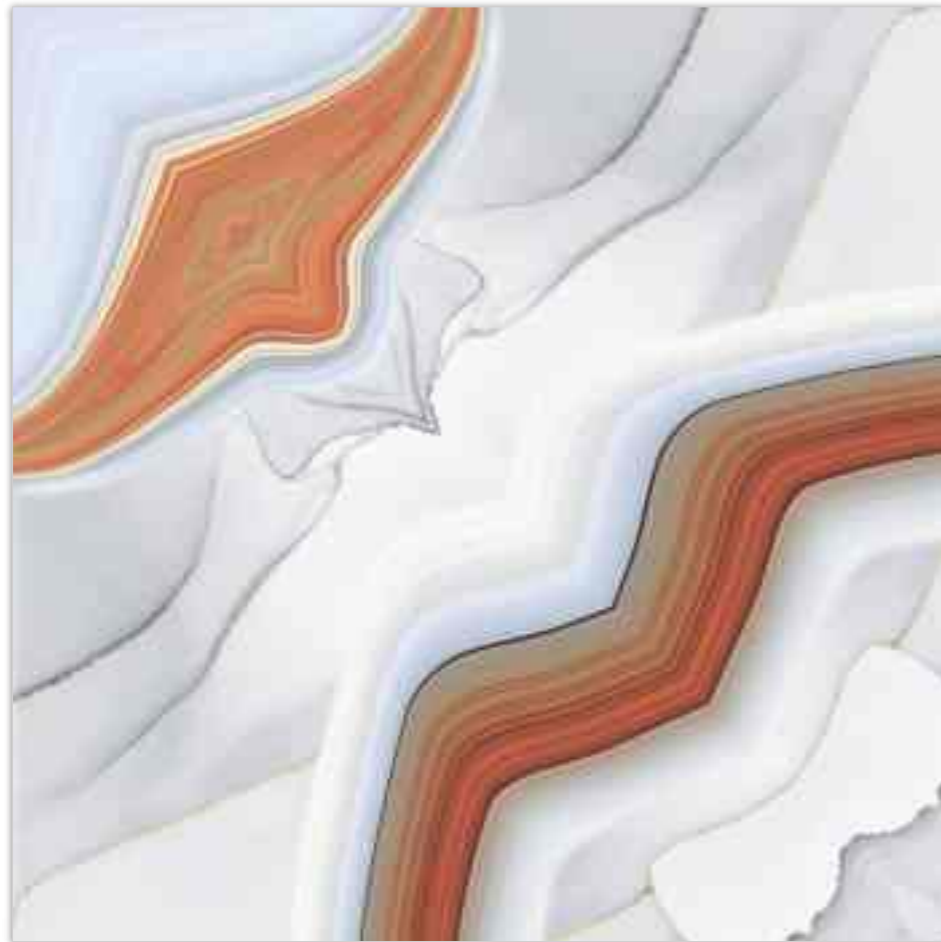

REFLECTA+

VIBRANT MIRROR PAIRINGS

Model

BM-R26

Finish / Glossy Polished

Colour / Vivid

Design / Book-Match

600X
600MM