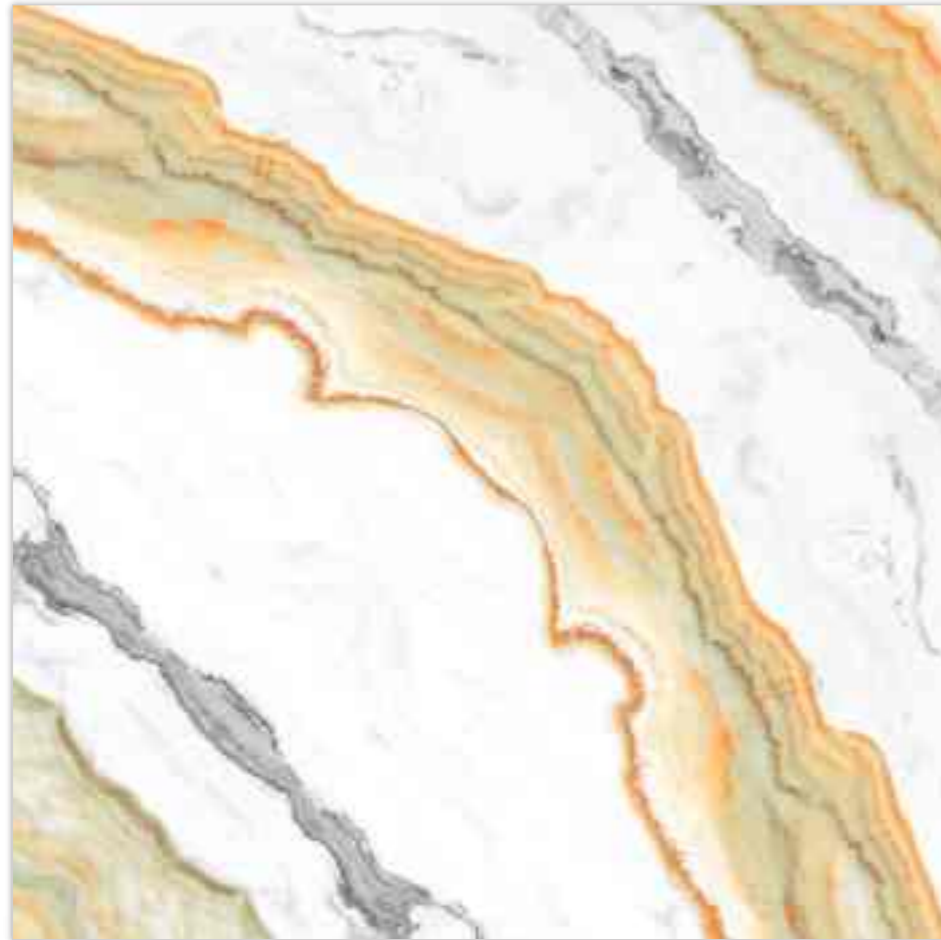

Colour / Vivid

Design / Book-Match

600X
600MM

▶ 12 Tiles Layout

Design Preview /
▶ **BM-R17**

**Technical
Characteristics**

REFLECTA+

VIBRANT MIRROR PAIRINGS