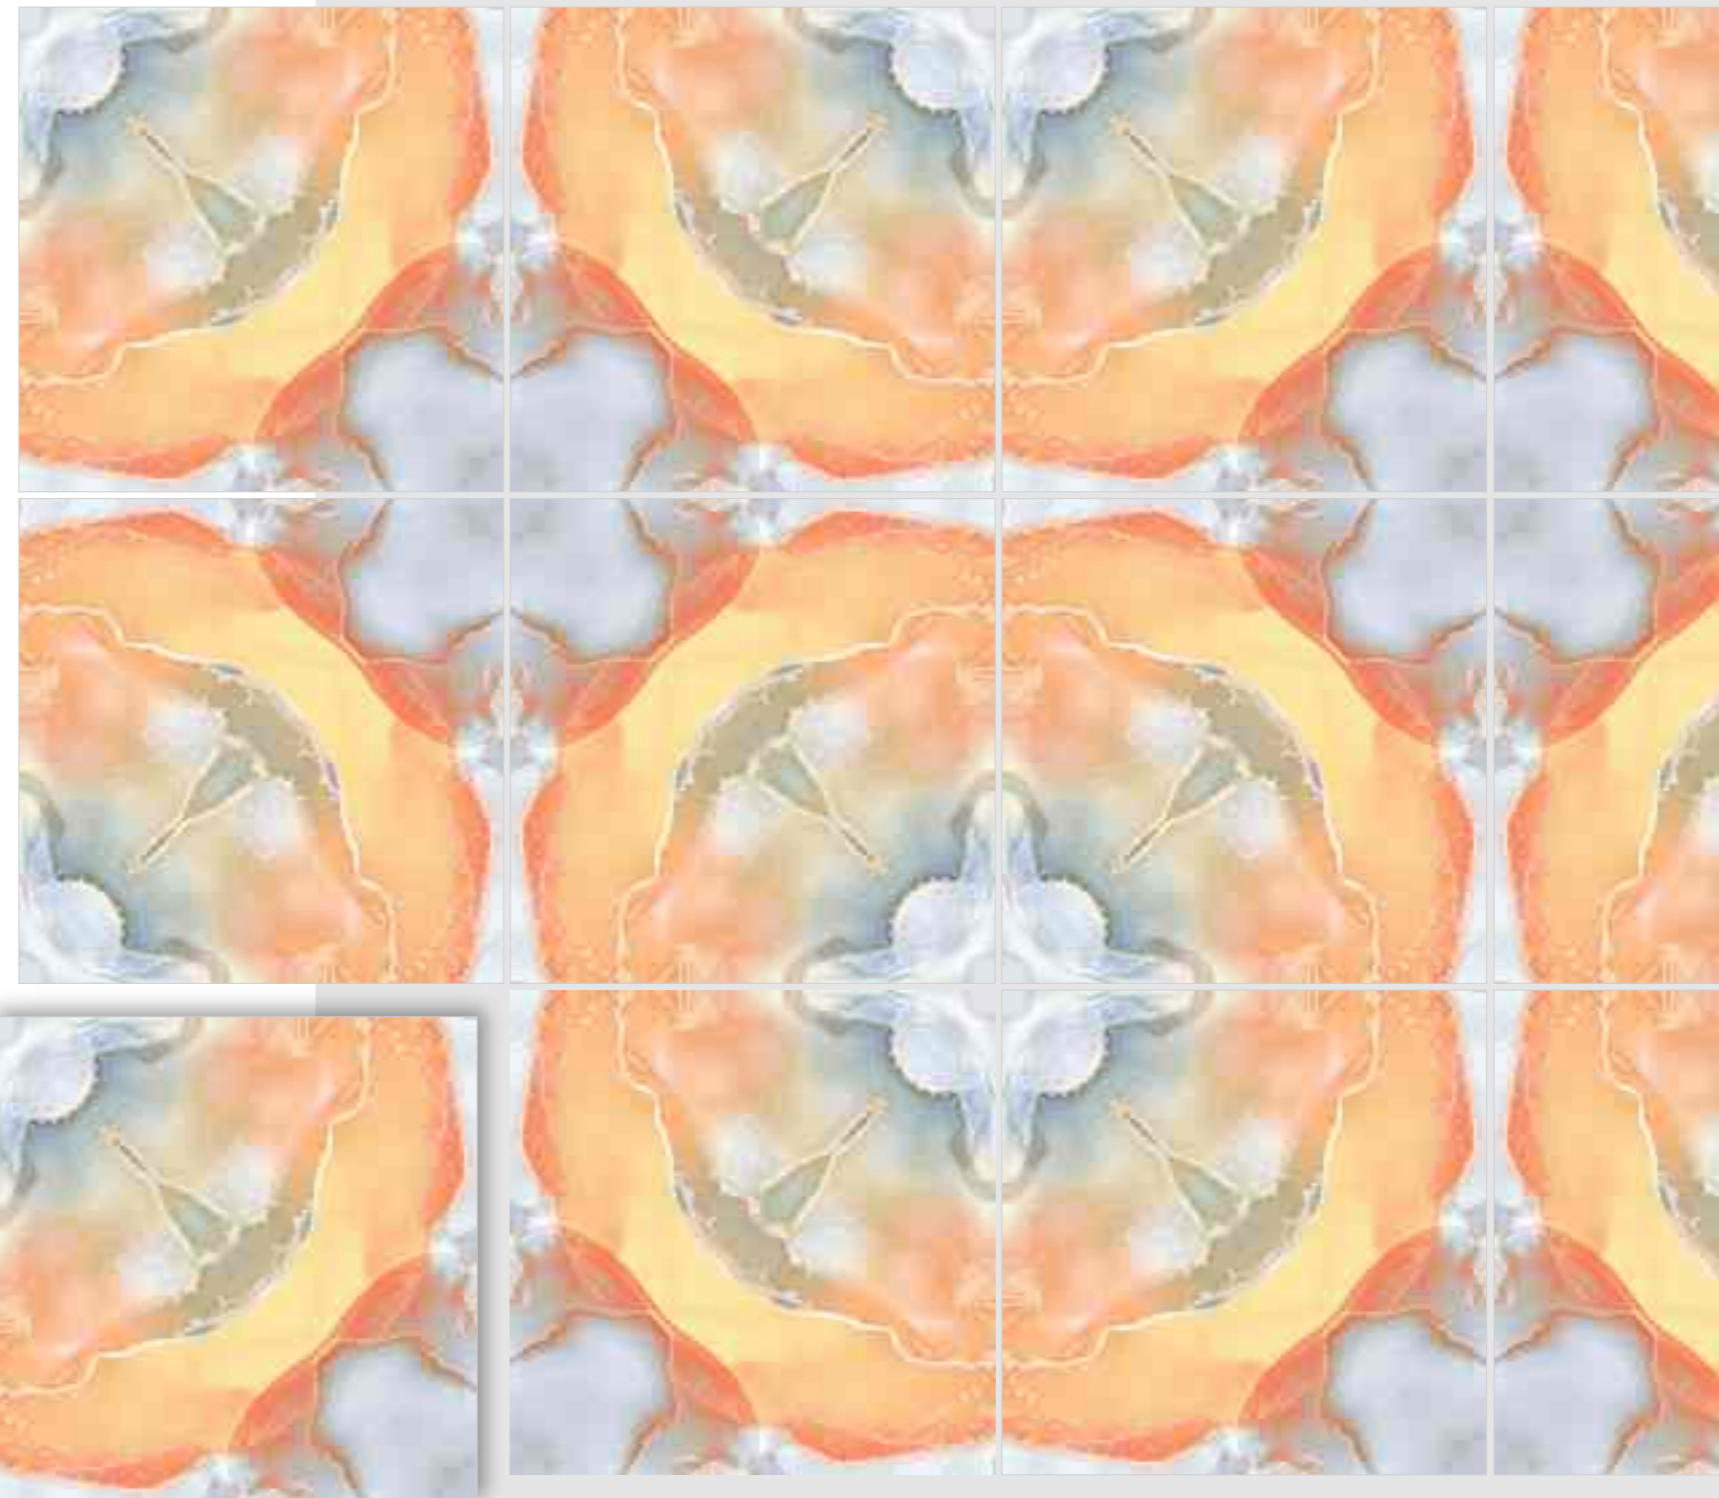

▶ 12 Tiles Layout