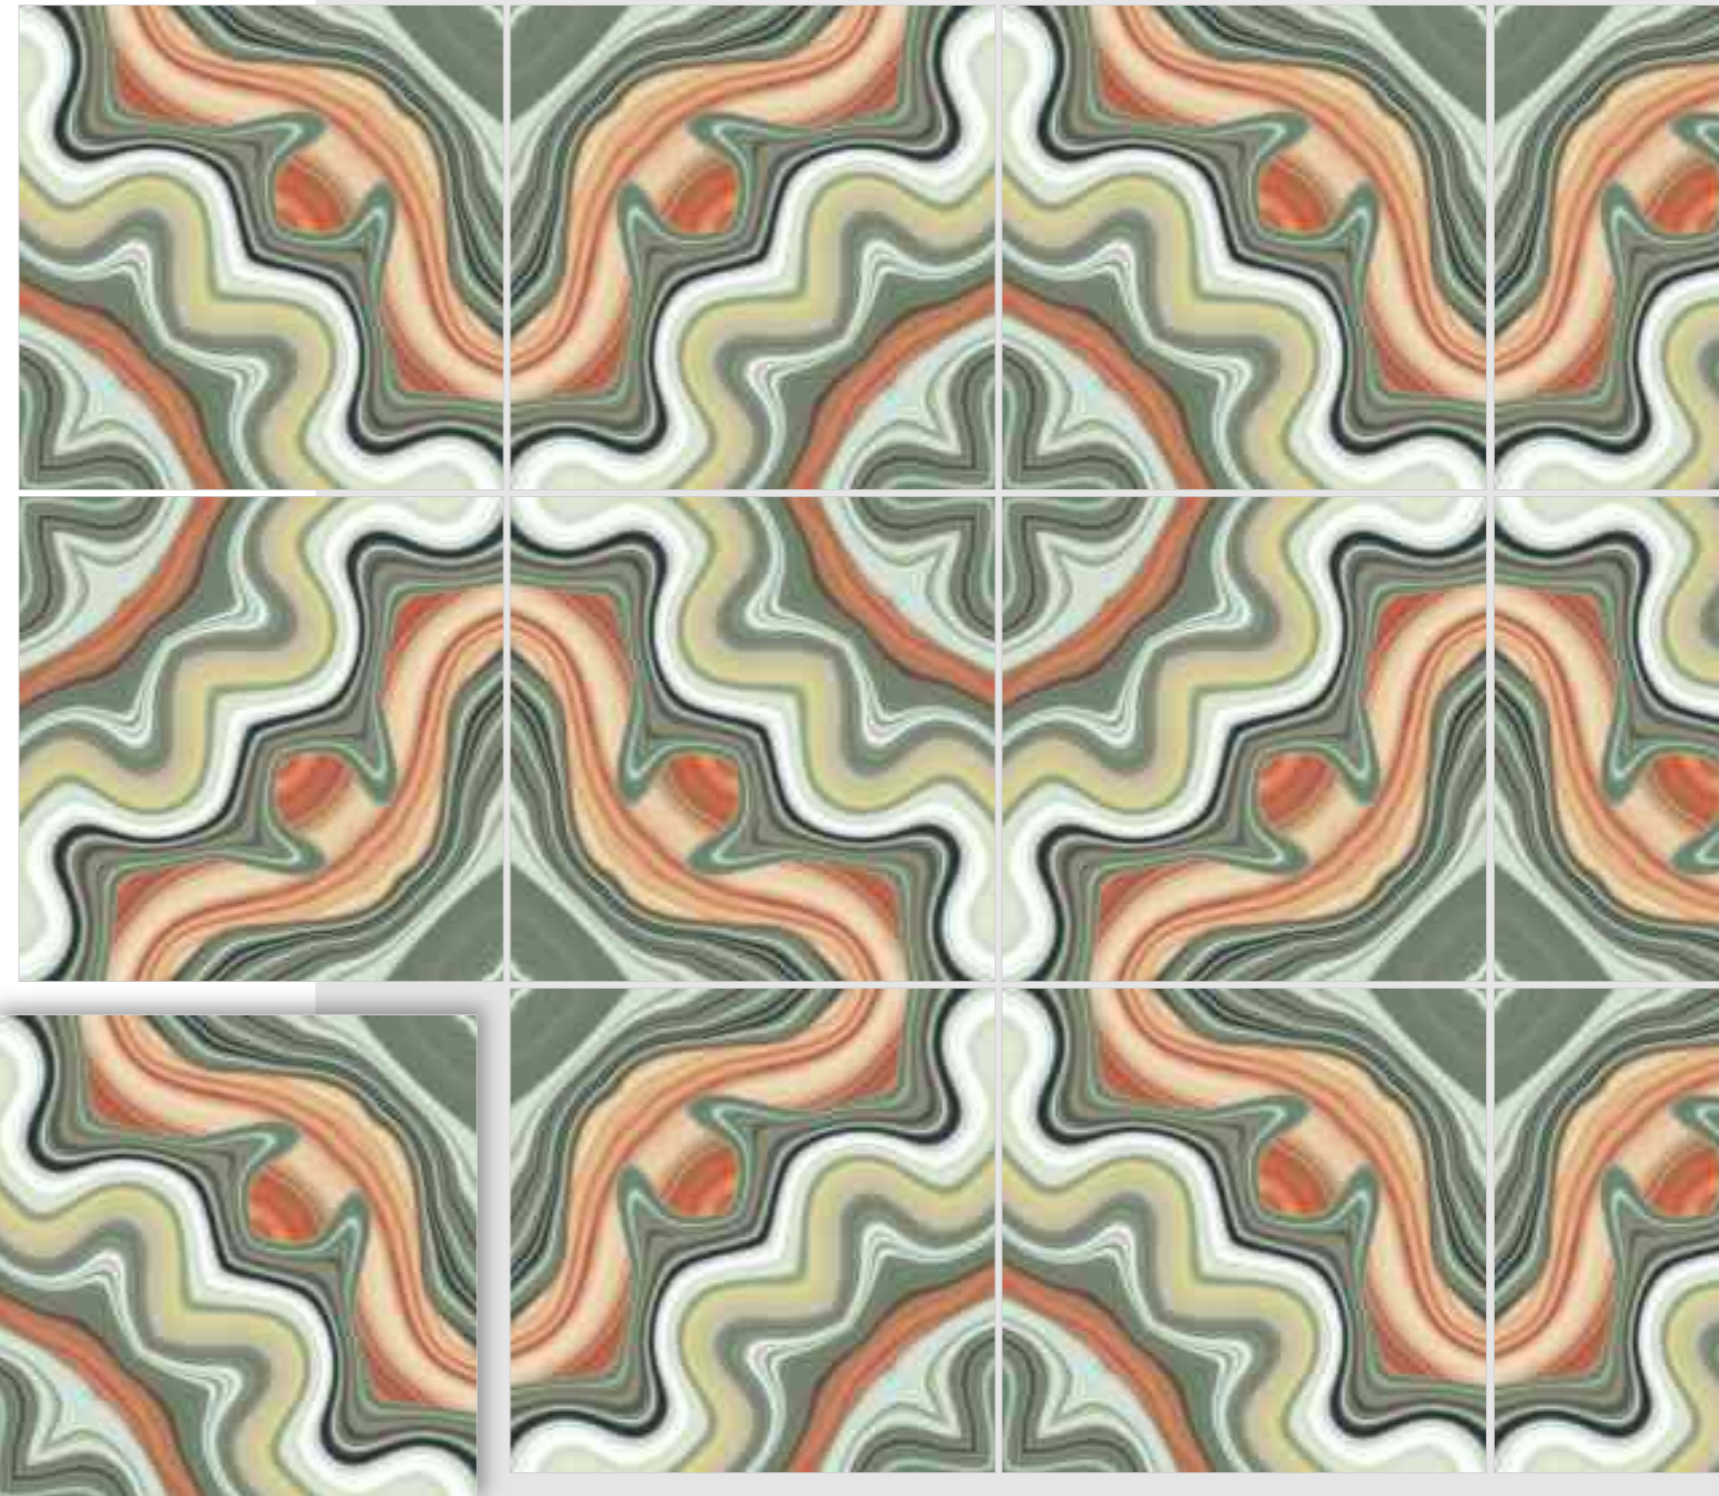

▶ 12 Tiles Layout