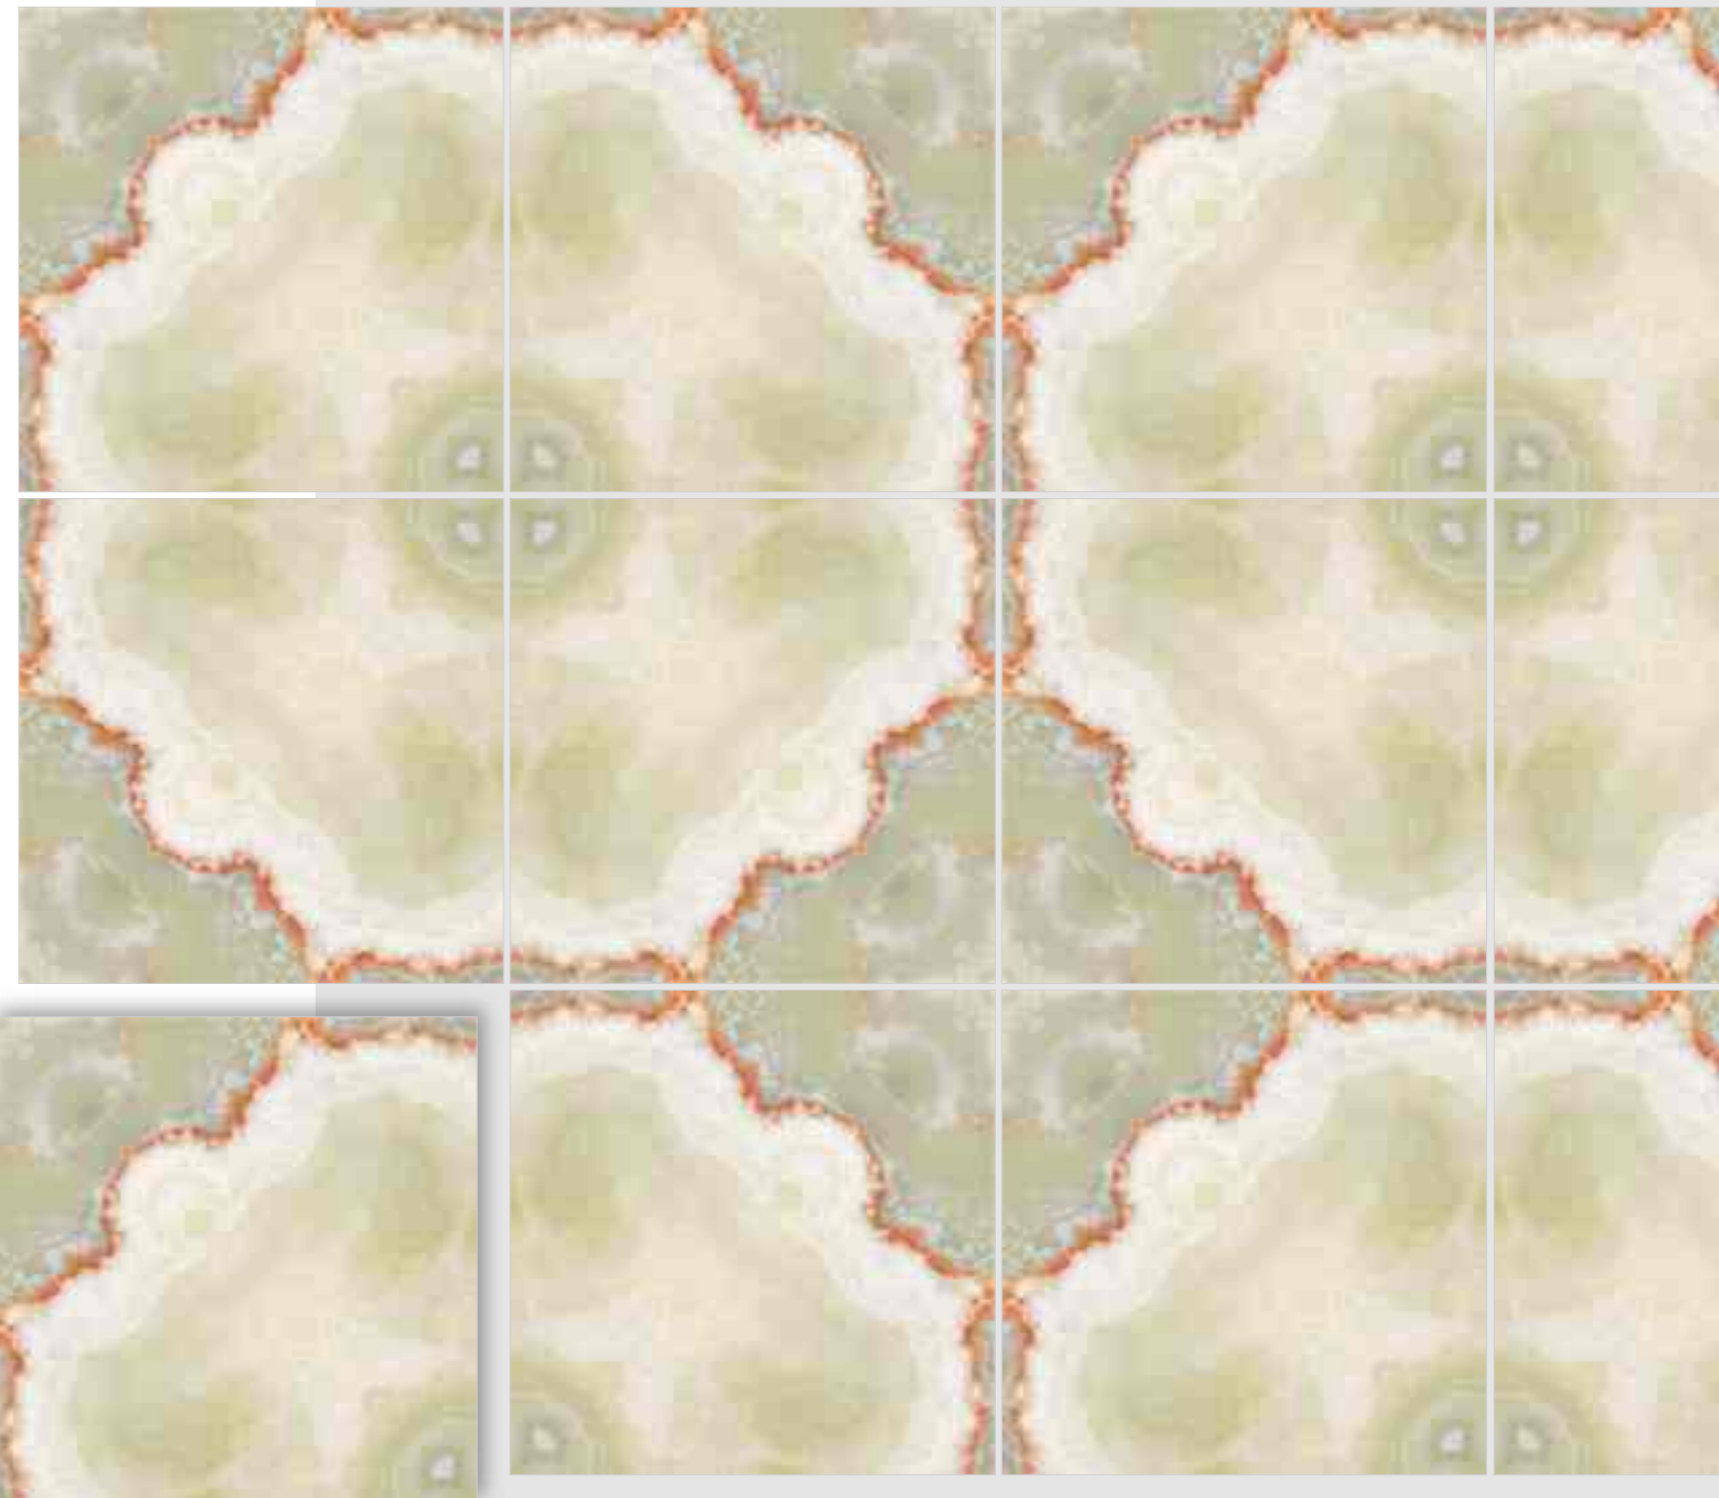

▶ 12 Tiles Layout