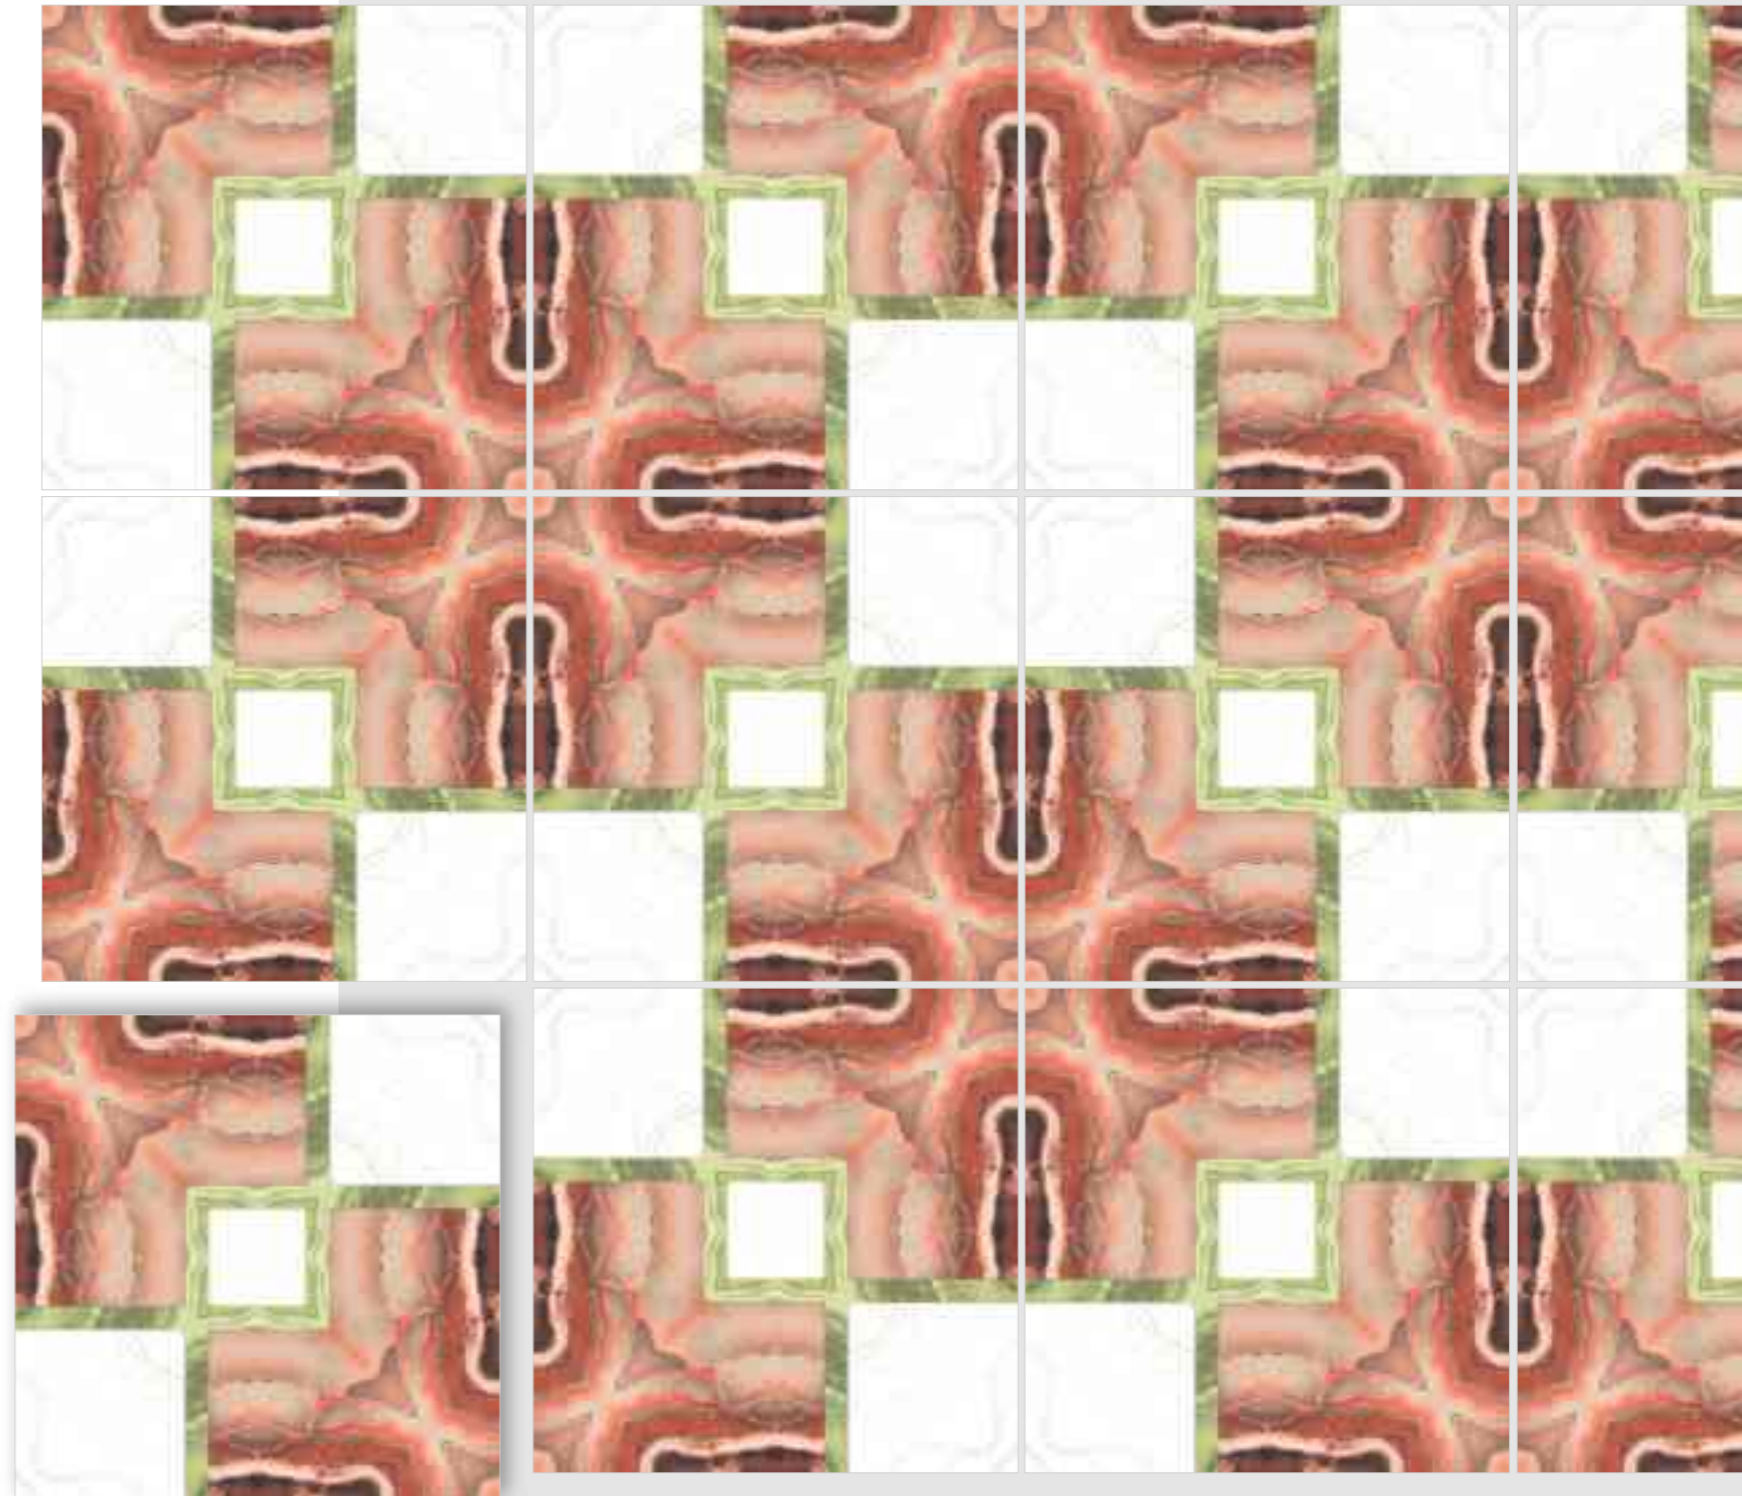

600X
600MM

▶ 12 Tiles Layout

REFLECTA+

VIBRANT MIRROR PAIRINGS

Model

BM-R27

Finish / Glossy Polished

Colour / Vivid

Design / Book-Match

600X
600MM

▶ 12 Tiles Layout

REFLECTA+

VIBRANT MIRROR PAIRINGS

Model

BM-R28

Finish / Glossy Polished

Colour / Vivid

Design / Book-Match

600X
600MM

▶ 12 Tiles Layout

REFLECTA+

VIBRANT MIRROR PAIRINGS

Model

BM-R29