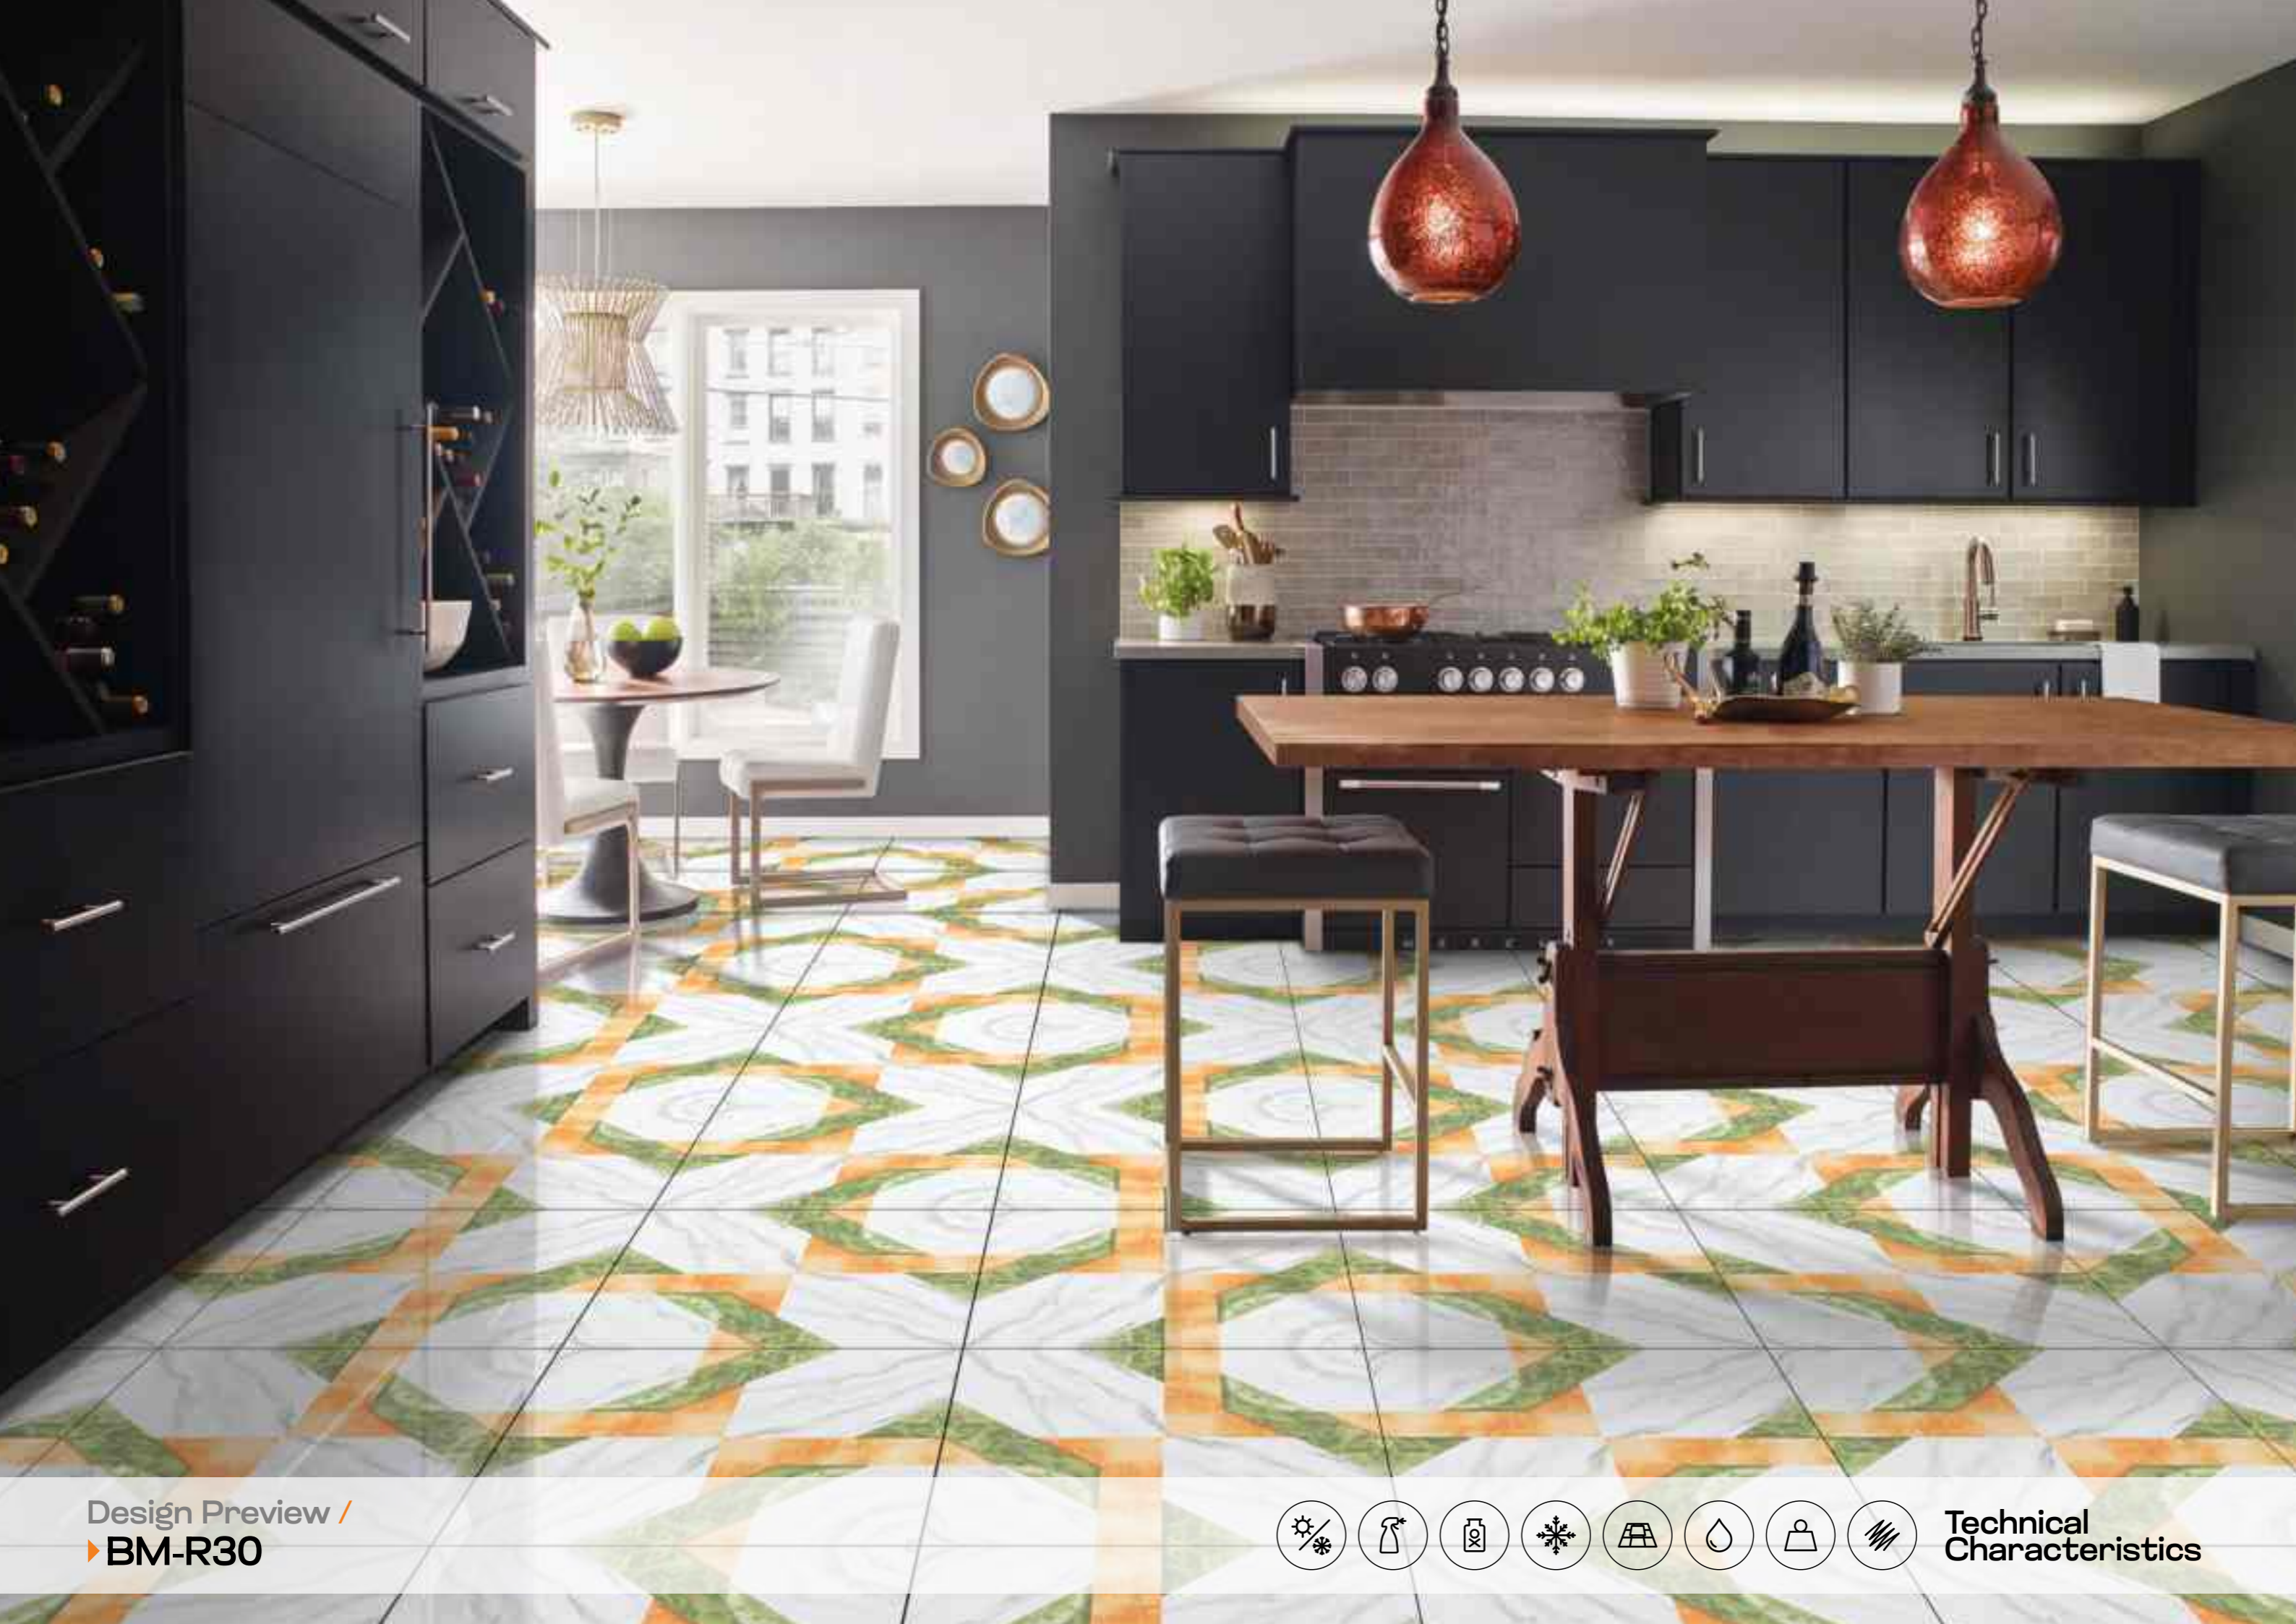

BM-R30

Finish / Glossy Polished

Colour / Vivid

Design / Book-Match

600X
600MM

▶ 12 Tiles Layout

Design Preview /
▶ **BM-R30**

**Technical
Characteristics**